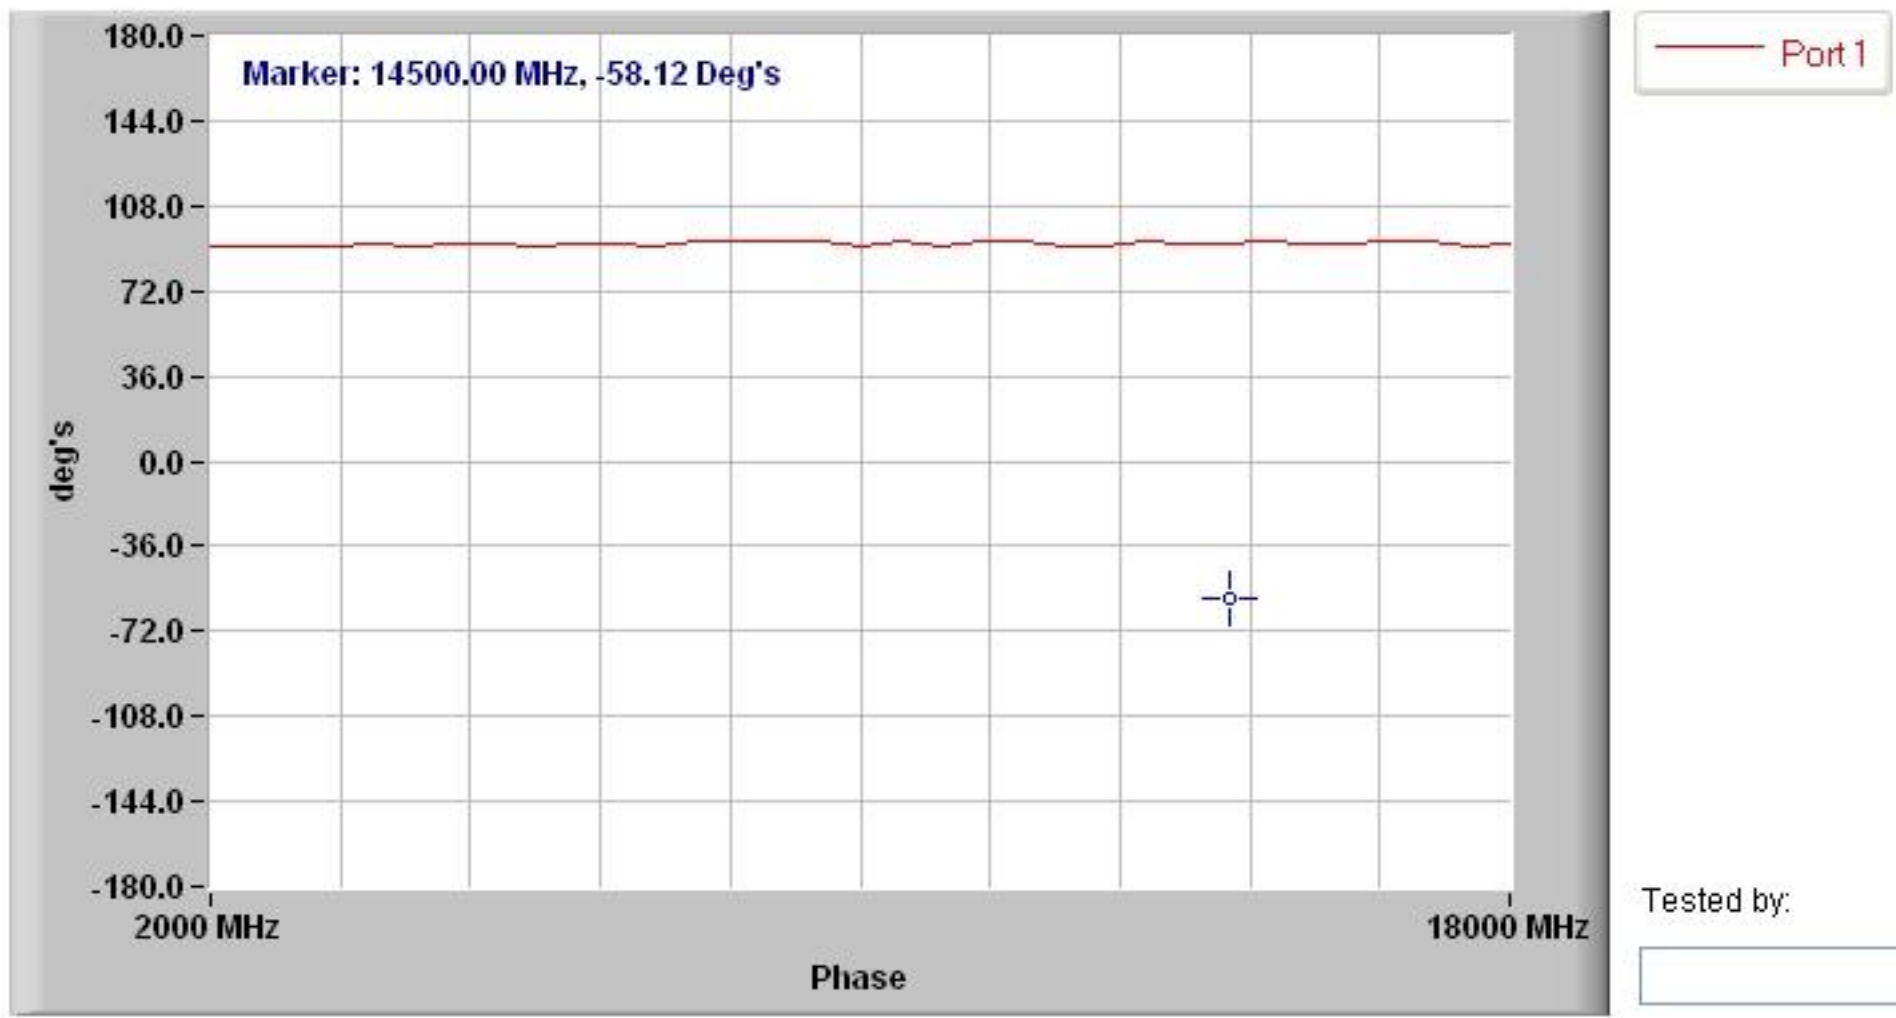

90 DEGREE HYBRID COUPLER
Model Number: HB-9

90 DEGREE HYBRID COUPLER
Model Number: HB-9

90 DEGREE HYBRID COUPLER
Model Number: HB-9

90 DEGREE HYBRID COUPLER
Model Number: HB-9

90 DEGREE HYBRID COUPLER
Model Number: HB-9

90 DEGREE HYBRID COUPLER
Model Number: HB-9