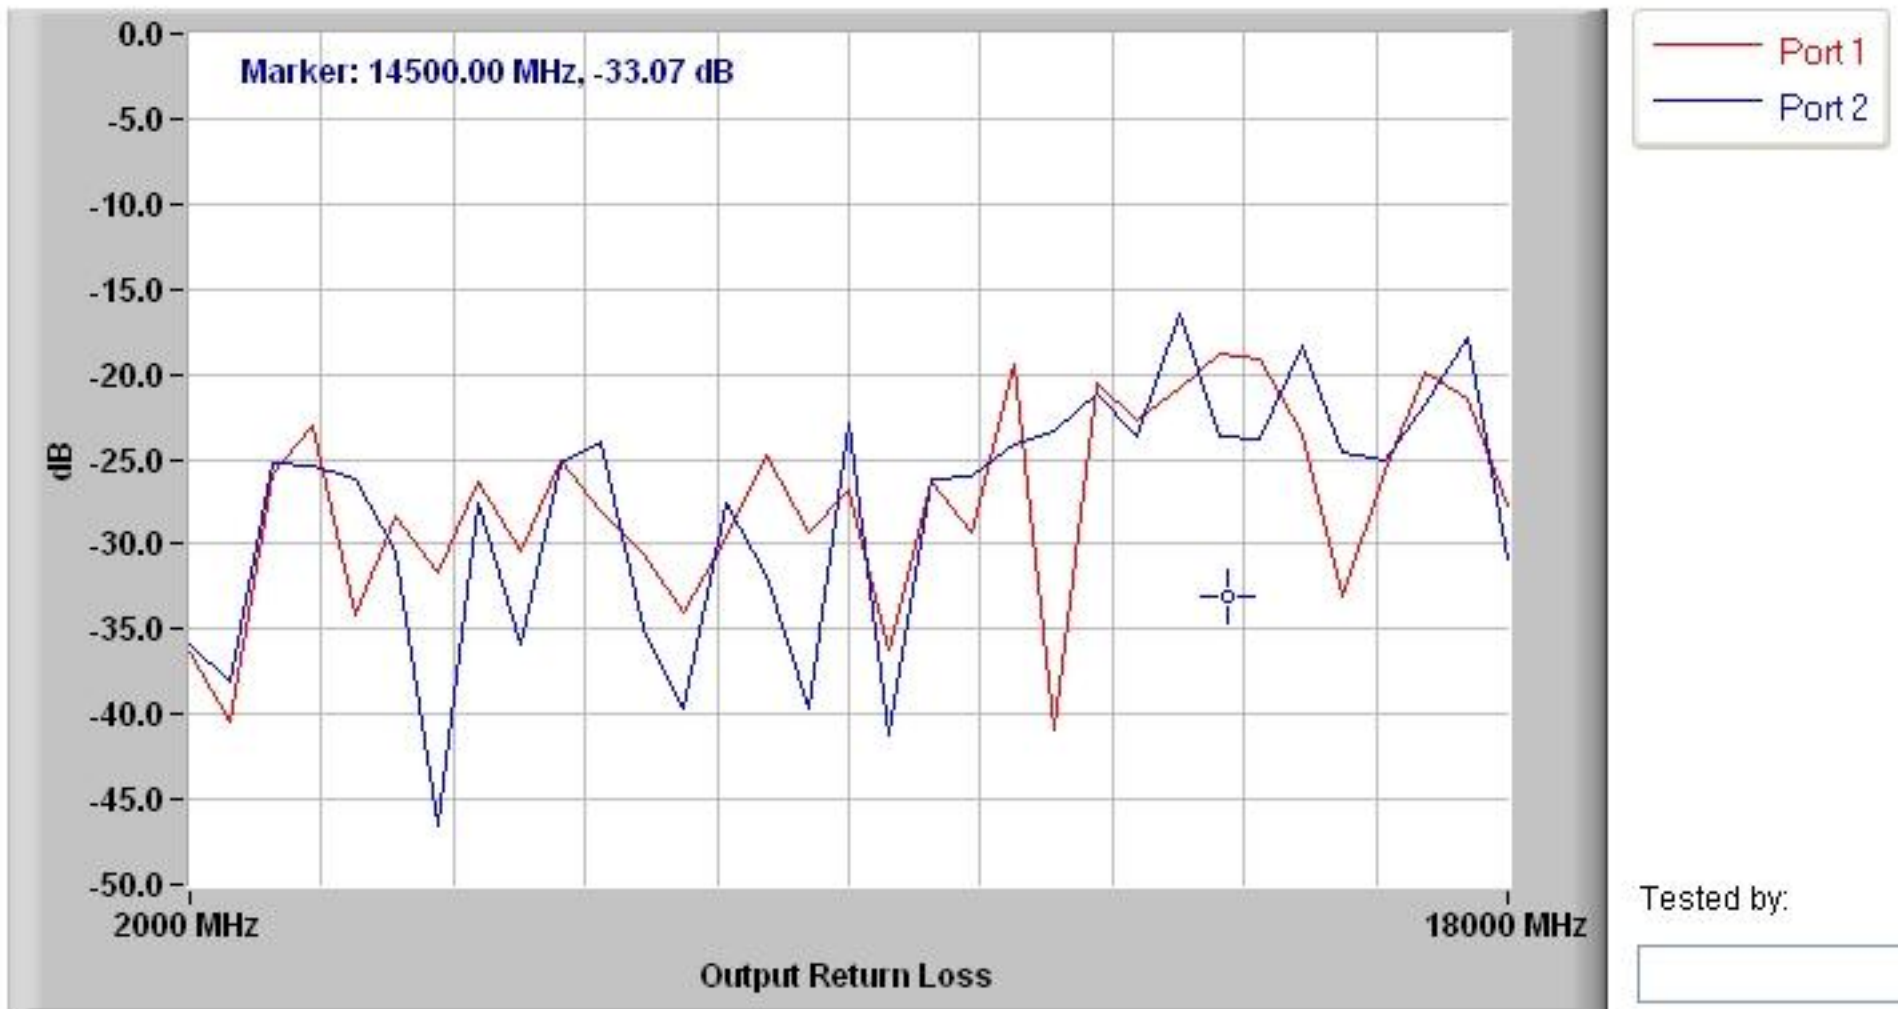

90 DEGREE HYBRID COUPLER
Model Number: HB-9

90 DEGREE HYBRID COUPLER
Model Number: HB-9

90 DEGREE HYBRID COUPLER
Model Number: HB-9

90 DEGREE HYBRID COUPLER
Model Number: HB-9

90 DEGREE HYBRID COUPLER
Model Number: HB-9

90 DEGREE HYBRID COUPLER
Model Number: HB-9