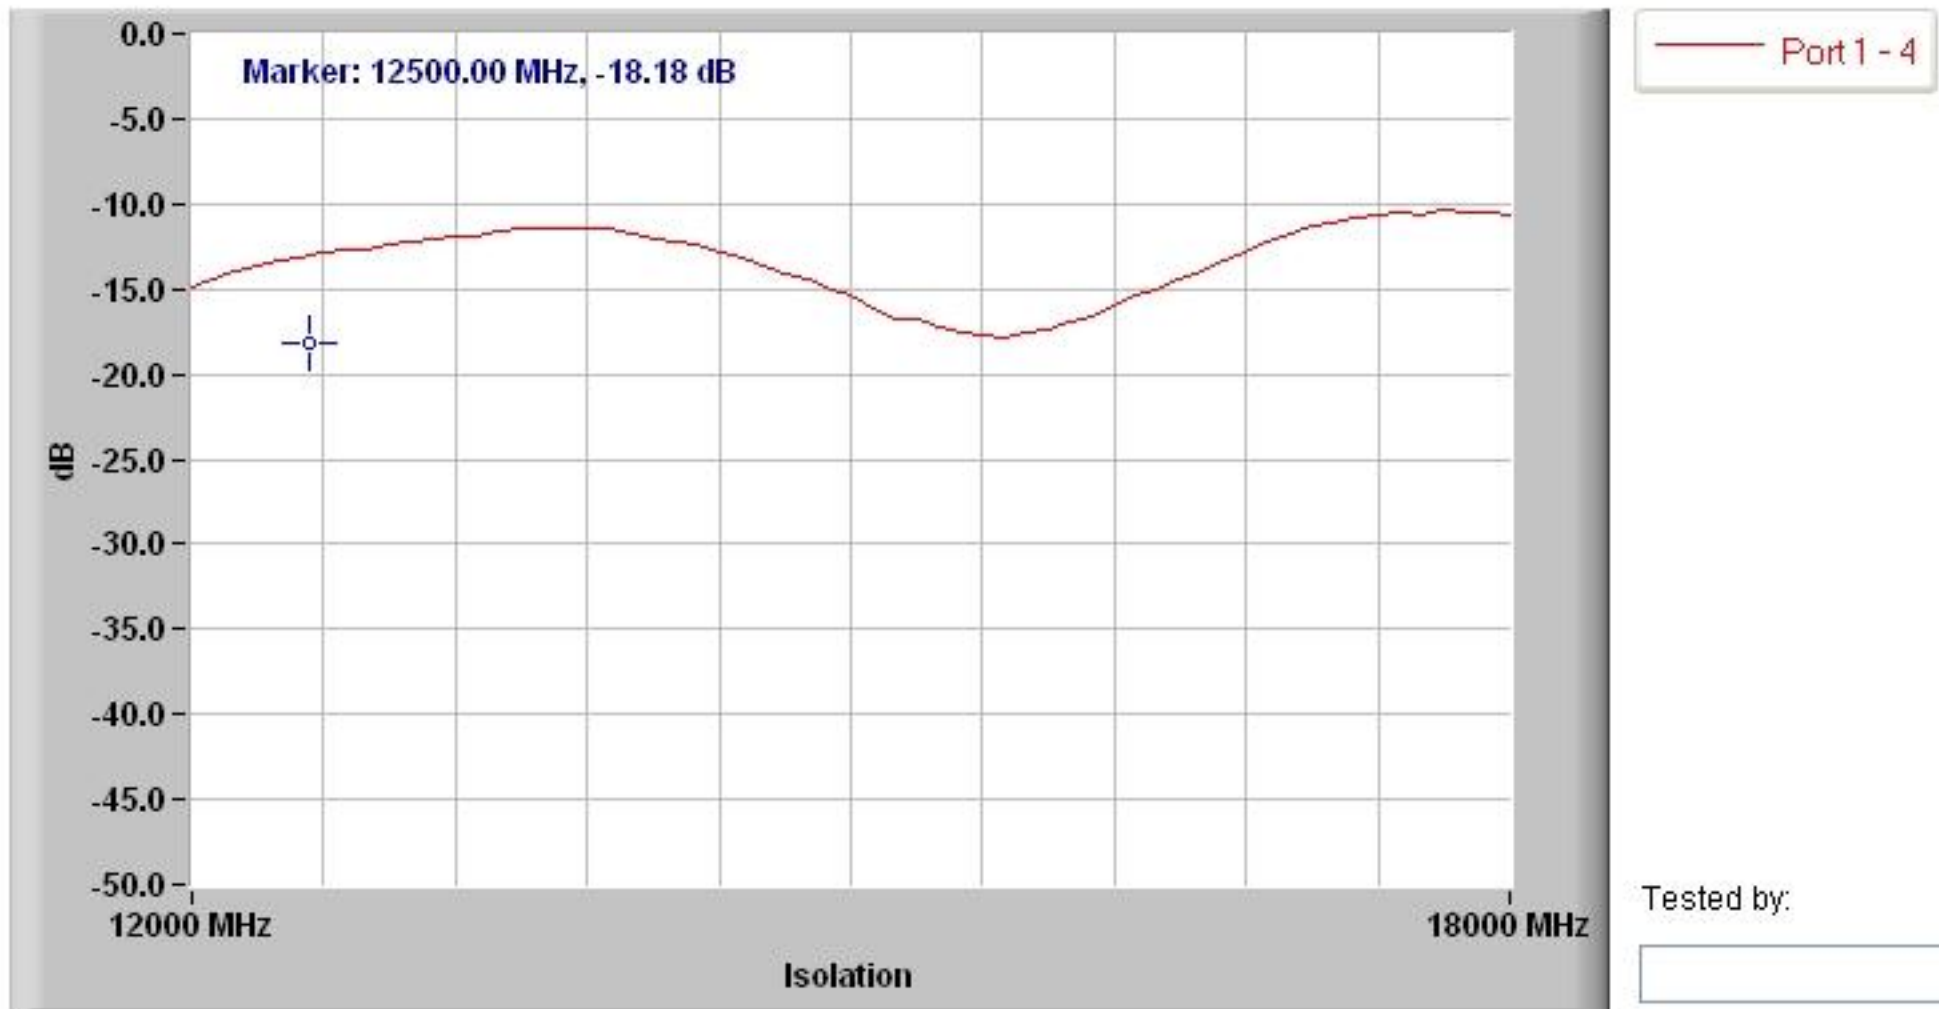

90 DEGREE HYBRID COUPLER
Model Number: HB-8

90 DEGREE HYBRID COUPLER
Model Number: HB-8

90 DEGREE HYBRID COUPLER
Model Number: HB-8

Tested by:

90 DEGREE HYBRID COUPLER
Model Number: HB-8

Tested by:

90 DEGREE HYBRID COUPLER
Model Number: HB-8

90 DEGREE HYBRID COUPLER
Model Number: HB-8