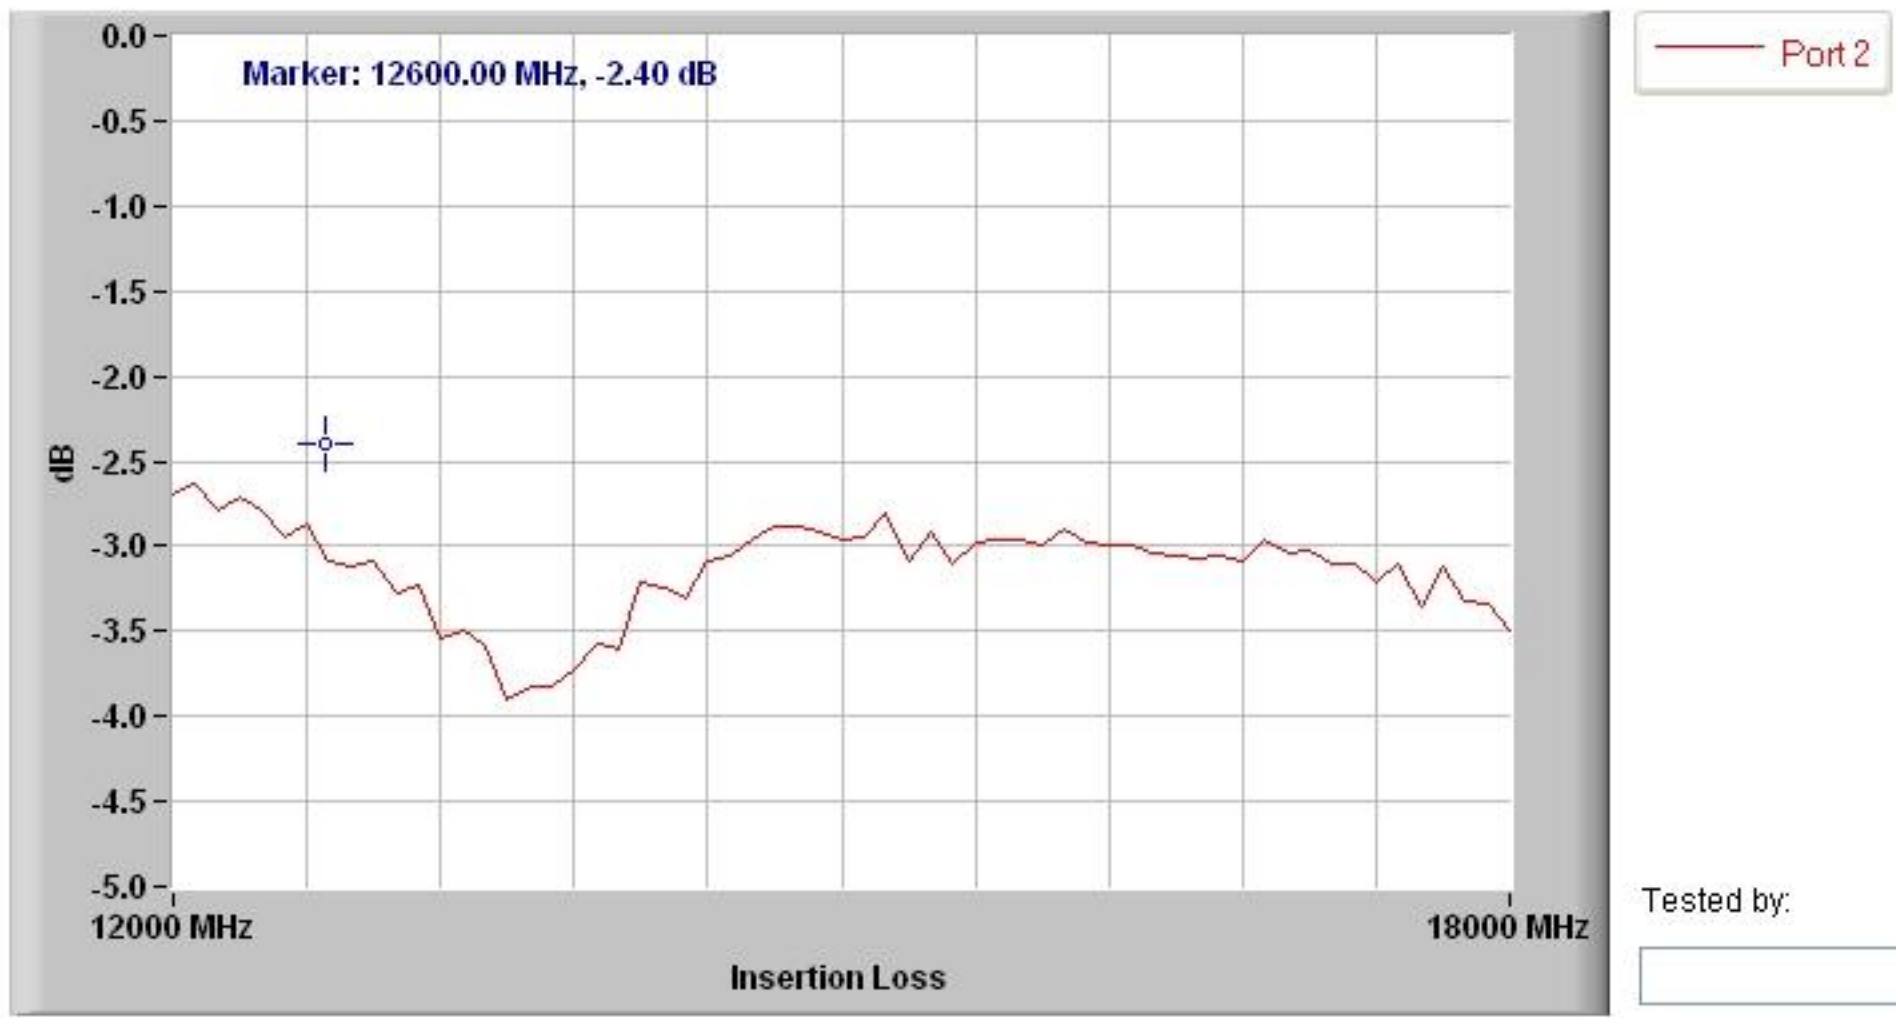

90 DEGREE HYBRID COUPLER
Model Number: HB-8

90 DEGREE HYBRID COUPLER
Model Number: HB-8

90 DEGREE HYBRID COUPLER
Model Number: HB-8

Tested by:

90 DEGREE HYBRID COUPLER
Model Number: HB-8

Tested by:

90 DEGREE HYBRID COUPLER
Model Number: HB-8

90 DEGREE HYBRID COUPLER
Model Number: HB-8