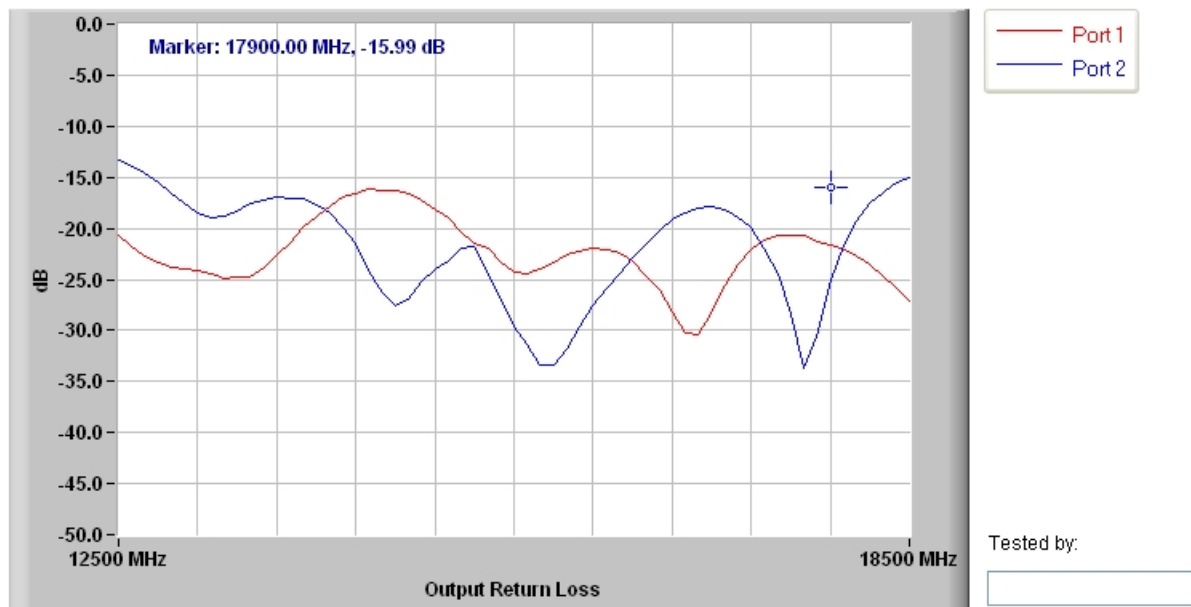

90 DEGREE HYBRID COUPLER
Model Number: HB77

90 DEGREE HYBRID COUPLER
Model Number: HB77

Tested by:

90 DEGREE HYBRID COUPLER
Model Number: HB77

90 DEGREE HYBRID COUPLER
Model Number: HB77

90 DEGREE HYBRID COUPLER
Model Number: HB77

90 DEGREE HYBRID COUPLER
Model Number: HB77