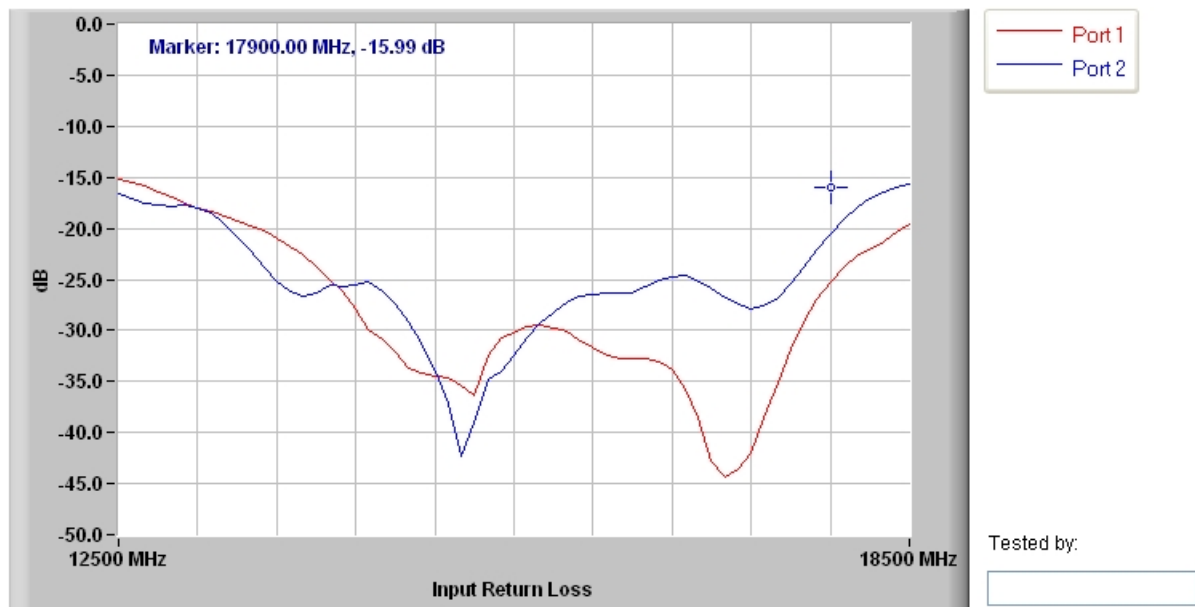

90 DEGREE HYBRID COUPLER
Model Number: HB77

90 DEGREE HYBRID COUPLER
Model Number: HB77

Tested by:

90 DEGREE HYBRID COUPLER
Model Number: HB77

90 DEGREE HYBRID COUPLER
Model Number: HB77

90 DEGREE HYBRID COUPLER
Model Number: HB77

90 DEGREE HYBRID COUPLER
Model Number: HB77