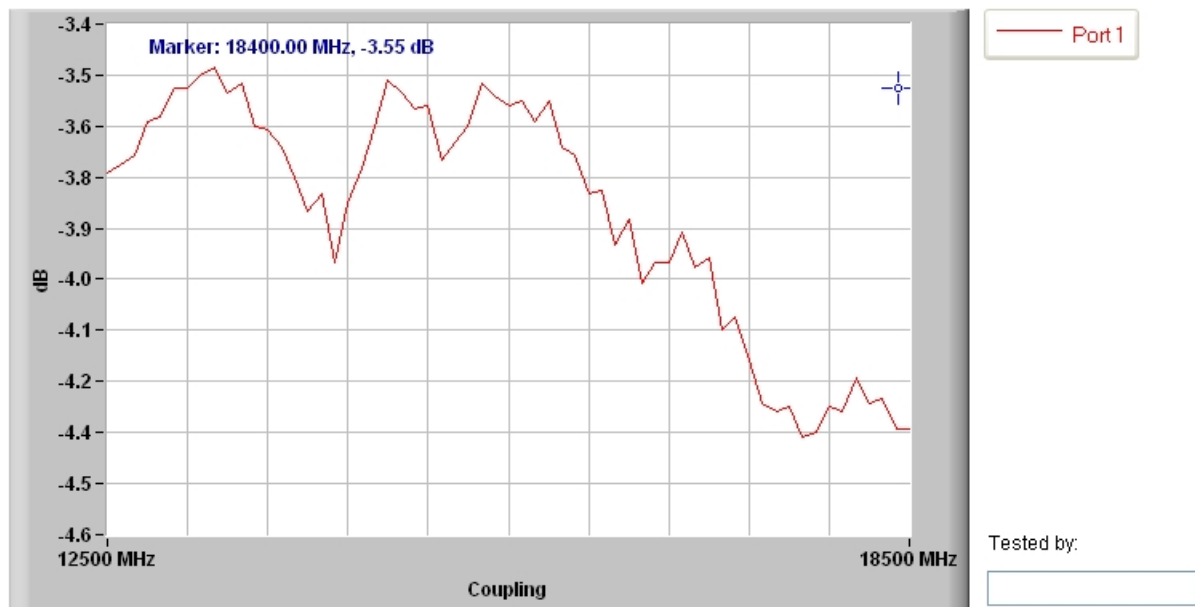

90 DEGREE HYBRID COUPLER
Model Number: HB77

90 DEGREE HYBRID COUPLER
Model Number: HB77

Tested by:

90 DEGREE HYBRID COUPLER
Model Number: HB77

90 DEGREE HYBRID COUPLER
Model Number: HB77

90 DEGREE HYBRID COUPLER
Model Number: HB77

90 DEGREE HYBRID COUPLER
Model Number: HB77