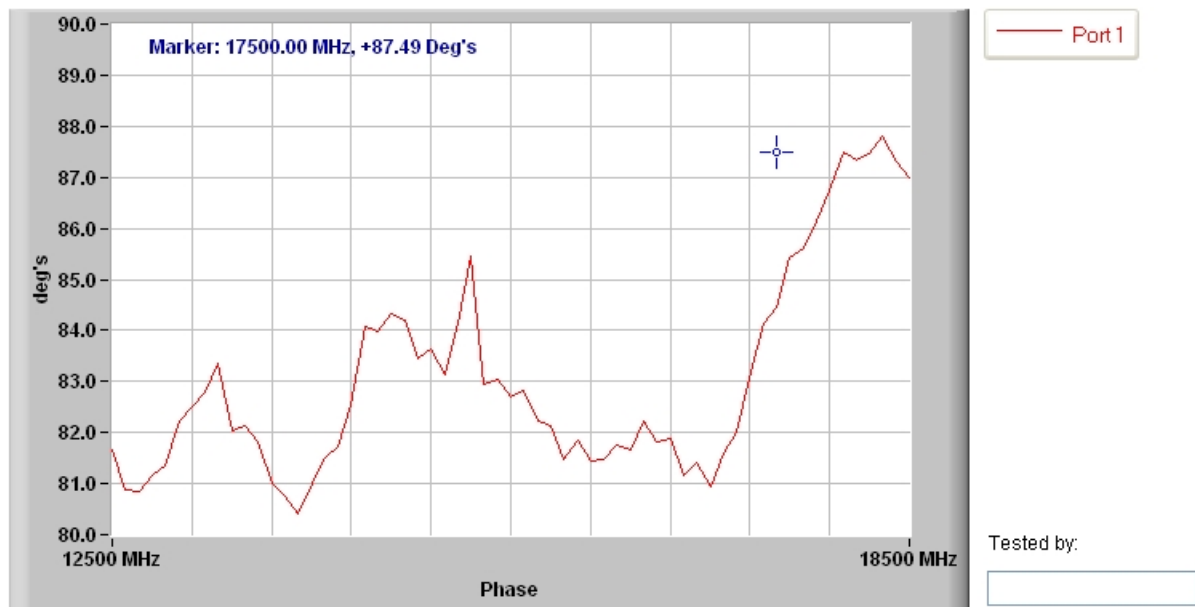

90 DEGREE HYBRID COUPLER
Model Number: HB77

90 DEGREE HYBRID COUPLER
Model Number: HB77

Tested by:

90 DEGREE HYBRID COUPLER
Model Number: HB77

90 DEGREE HYBRID COUPLER
Model Number: HB77

90 DEGREE HYBRID COUPLER
Model Number: HB77

90 DEGREE HYBRID COUPLER
Model Number: HB77