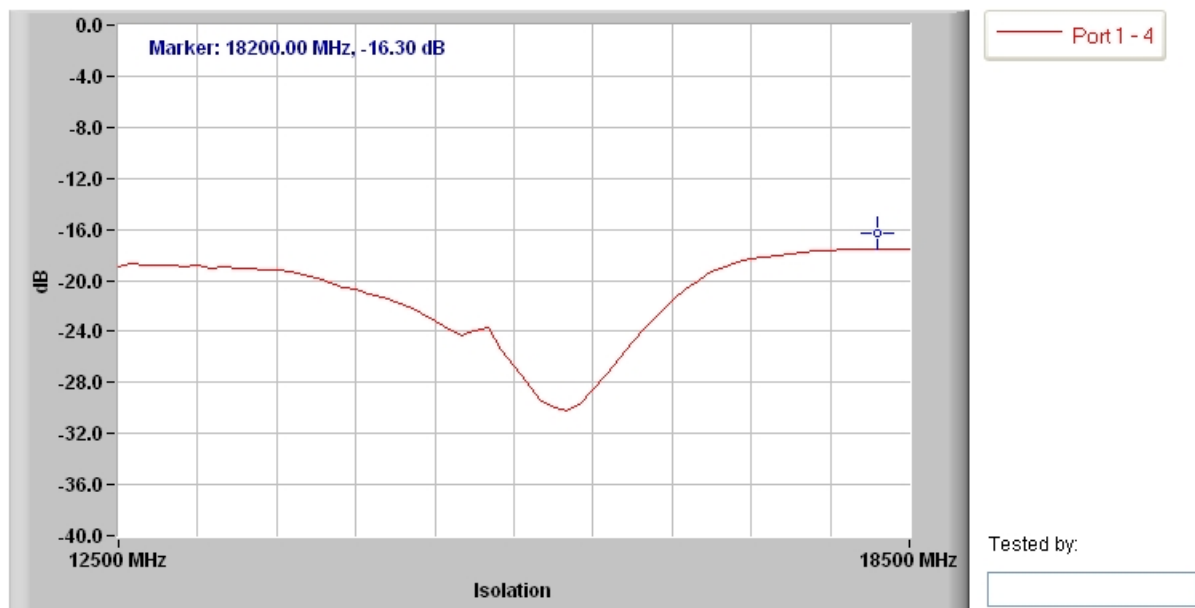

90 DEGREE HYBRID COUPLER
Model Number: HB77

90 DEGREE HYBRID COUPLER
Model Number: HB77

Tested by:

90 DEGREE HYBRID COUPLER
Model Number: HB77

90 DEGREE HYBRID COUPLER
Model Number: HB77

90 DEGREE HYBRID COUPLER
Model Number: HB77

90 DEGREE HYBRID COUPLER
Model Number: HB77