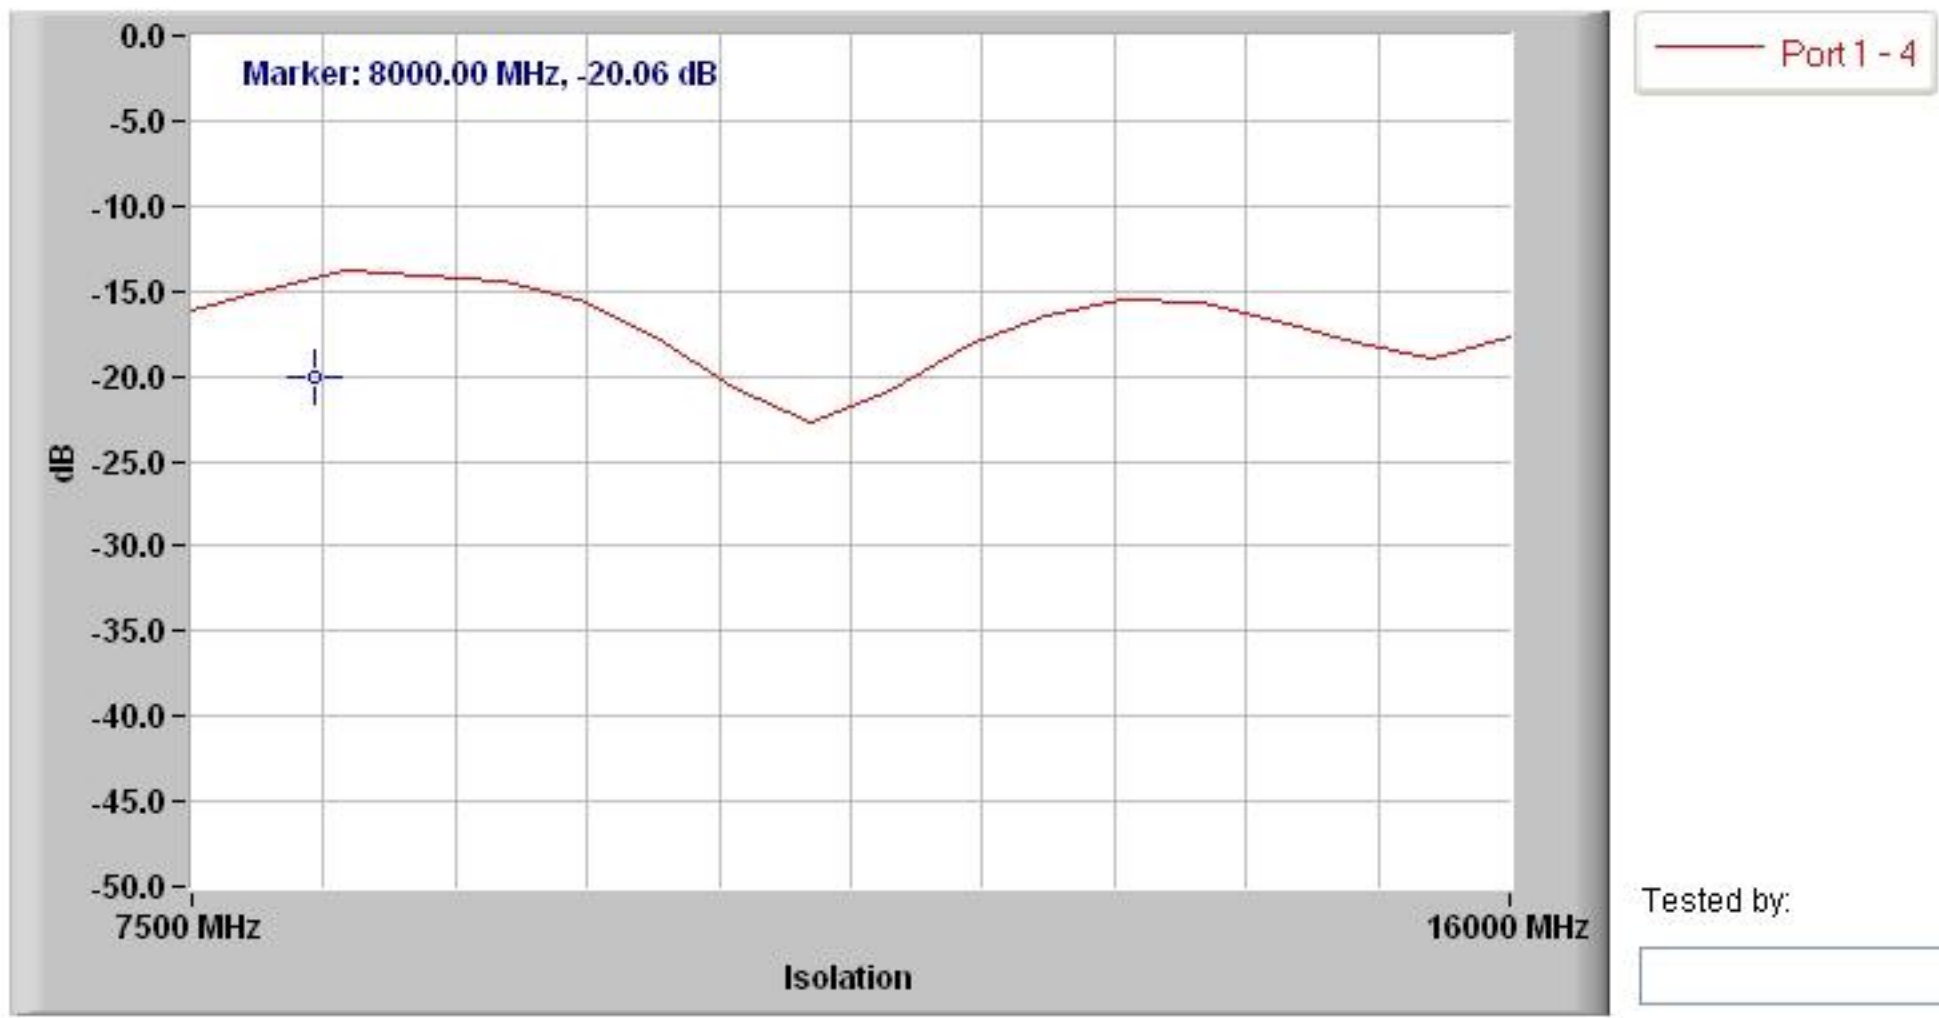

90 DEGREE HYBRID COUPLER
Model Number: HB-7

Tested by:

90 DEGREE HYBRID COUPLER
Model Number: HB-7

90 DEGREE HYBRID COUPLER
Model Number: HB-7

Tested by:

90 DEGREE HYBRID COUPLER
Model Number: HB-7

Tested by:

90 DEGREE HYBRID COUPLER
Model Number: HB-7

90 DEGREE HYBRID COUPLER
Model Number: HB-7