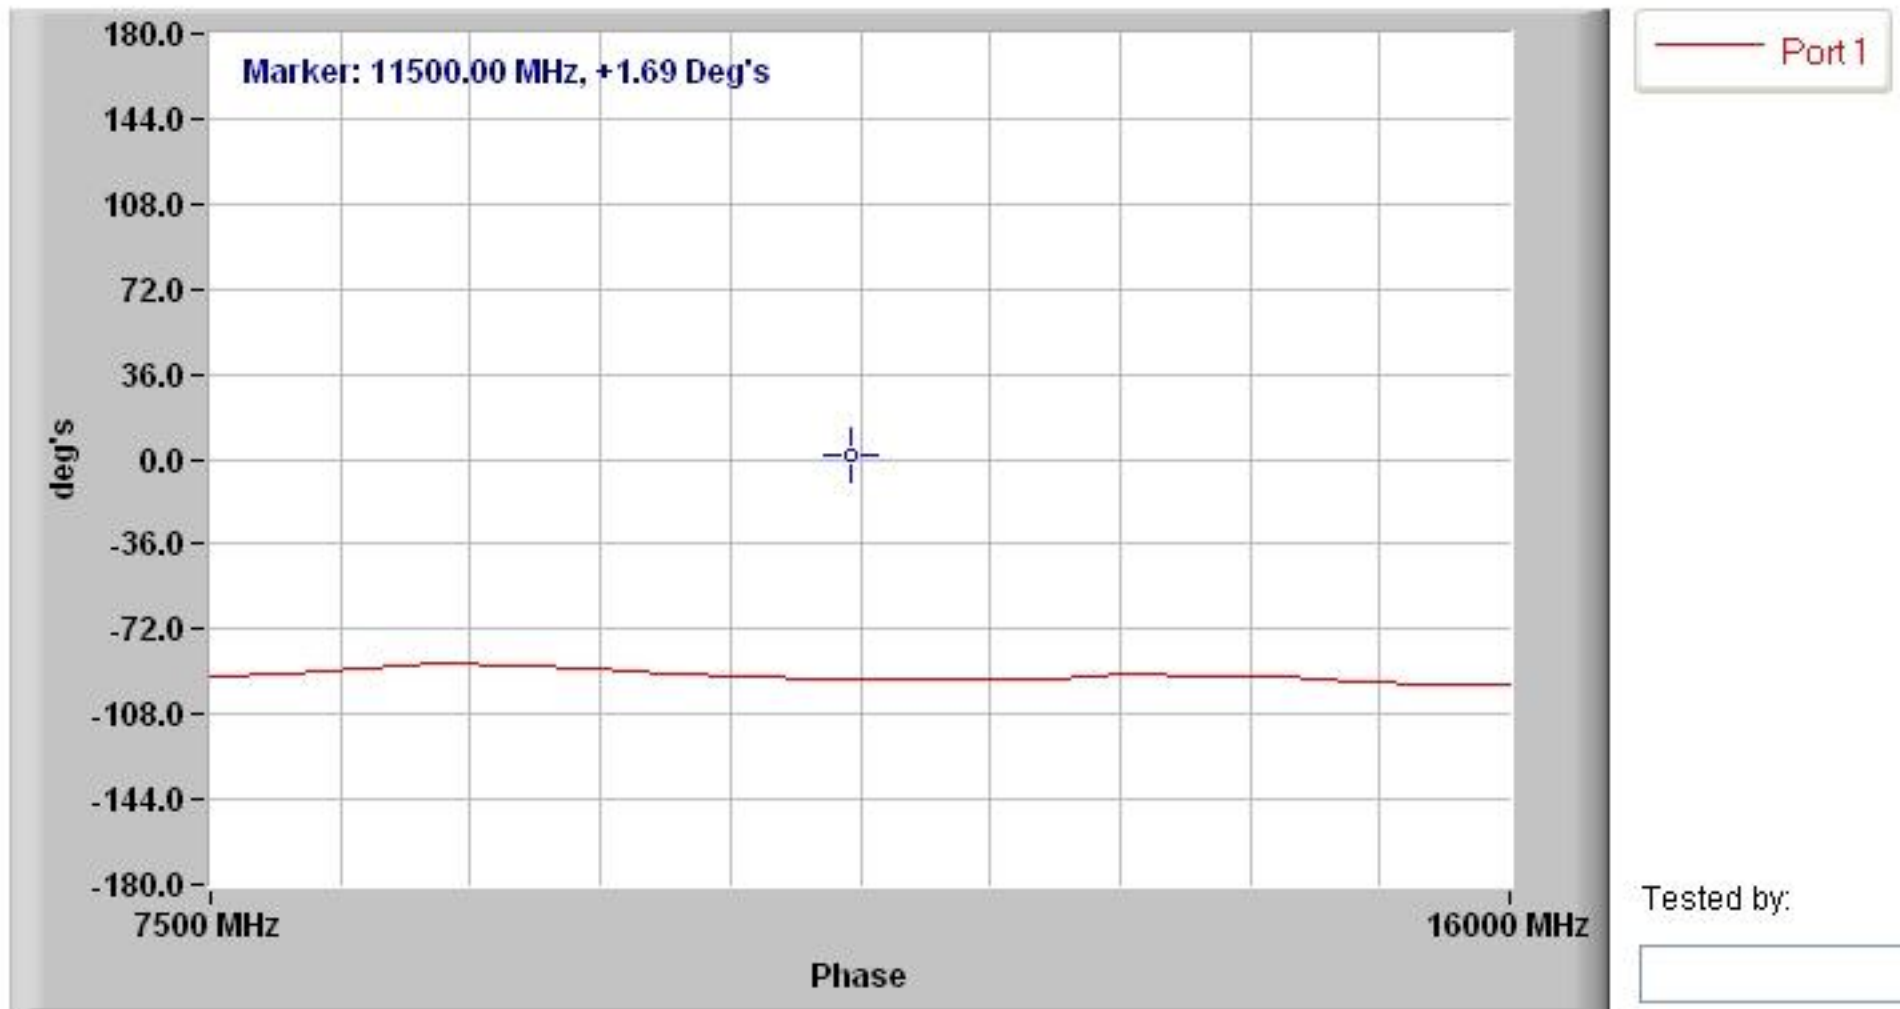

90 DEGREE HYBRID COUPLER
Model Number: HB-7

Tested by:

90 DEGREE HYBRID COUPLER
Model Number: HB-7

90 DEGREE HYBRID COUPLER
Model Number: HB-7

Tested by:

90 DEGREE HYBRID COUPLER
Model Number: HB-7

Tested by:

90 DEGREE HYBRID COUPLER
Model Number: HB-7

90 DEGREE HYBRID COUPLER
Model Number: HB-7