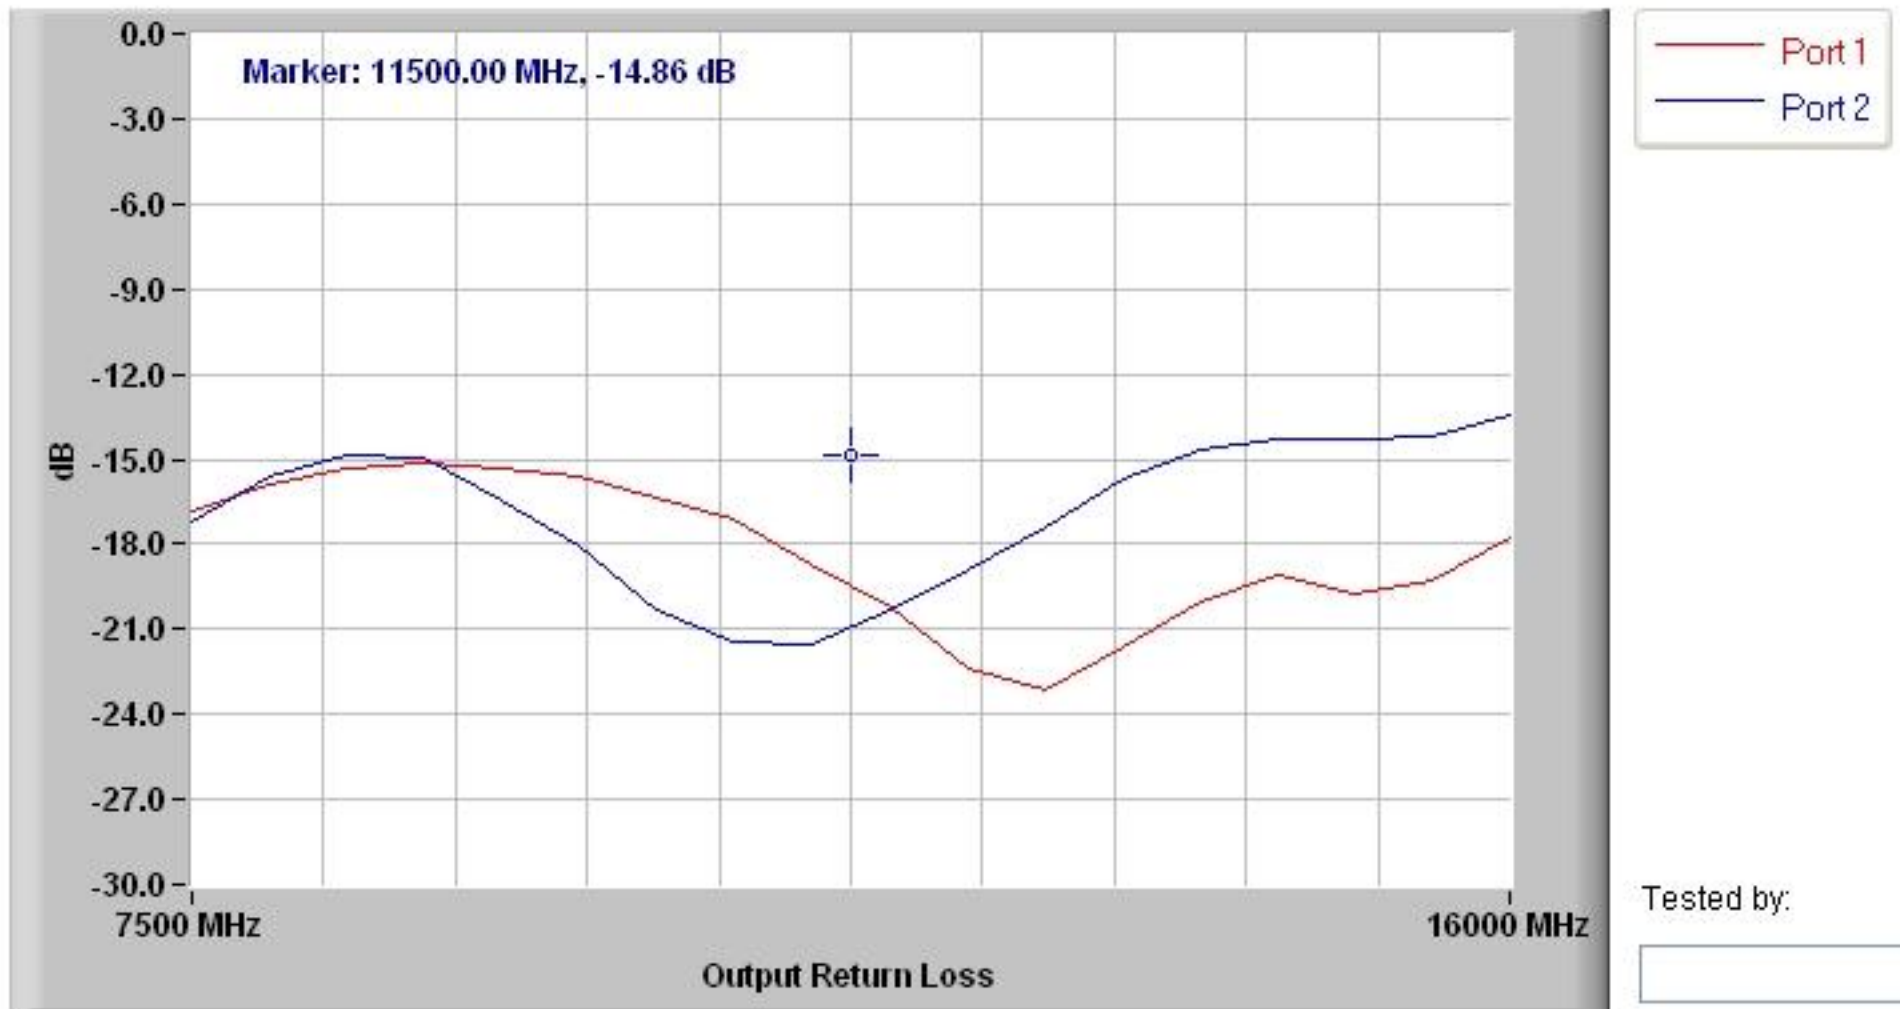

90 DEGREE HYBRID COUPLER
Model Number: HB-7

Tested by:

90 DEGREE HYBRID COUPLER
Model Number: HB-7

90 DEGREE HYBRID COUPLER
Model Number: HB-7

Tested by:

90 DEGREE HYBRID COUPLER
Model Number: HB-7

Tested by:

90 DEGREE HYBRID COUPLER
Model Number: HB-7

90 DEGREE HYBRID COUPLER
Model Number: HB-7