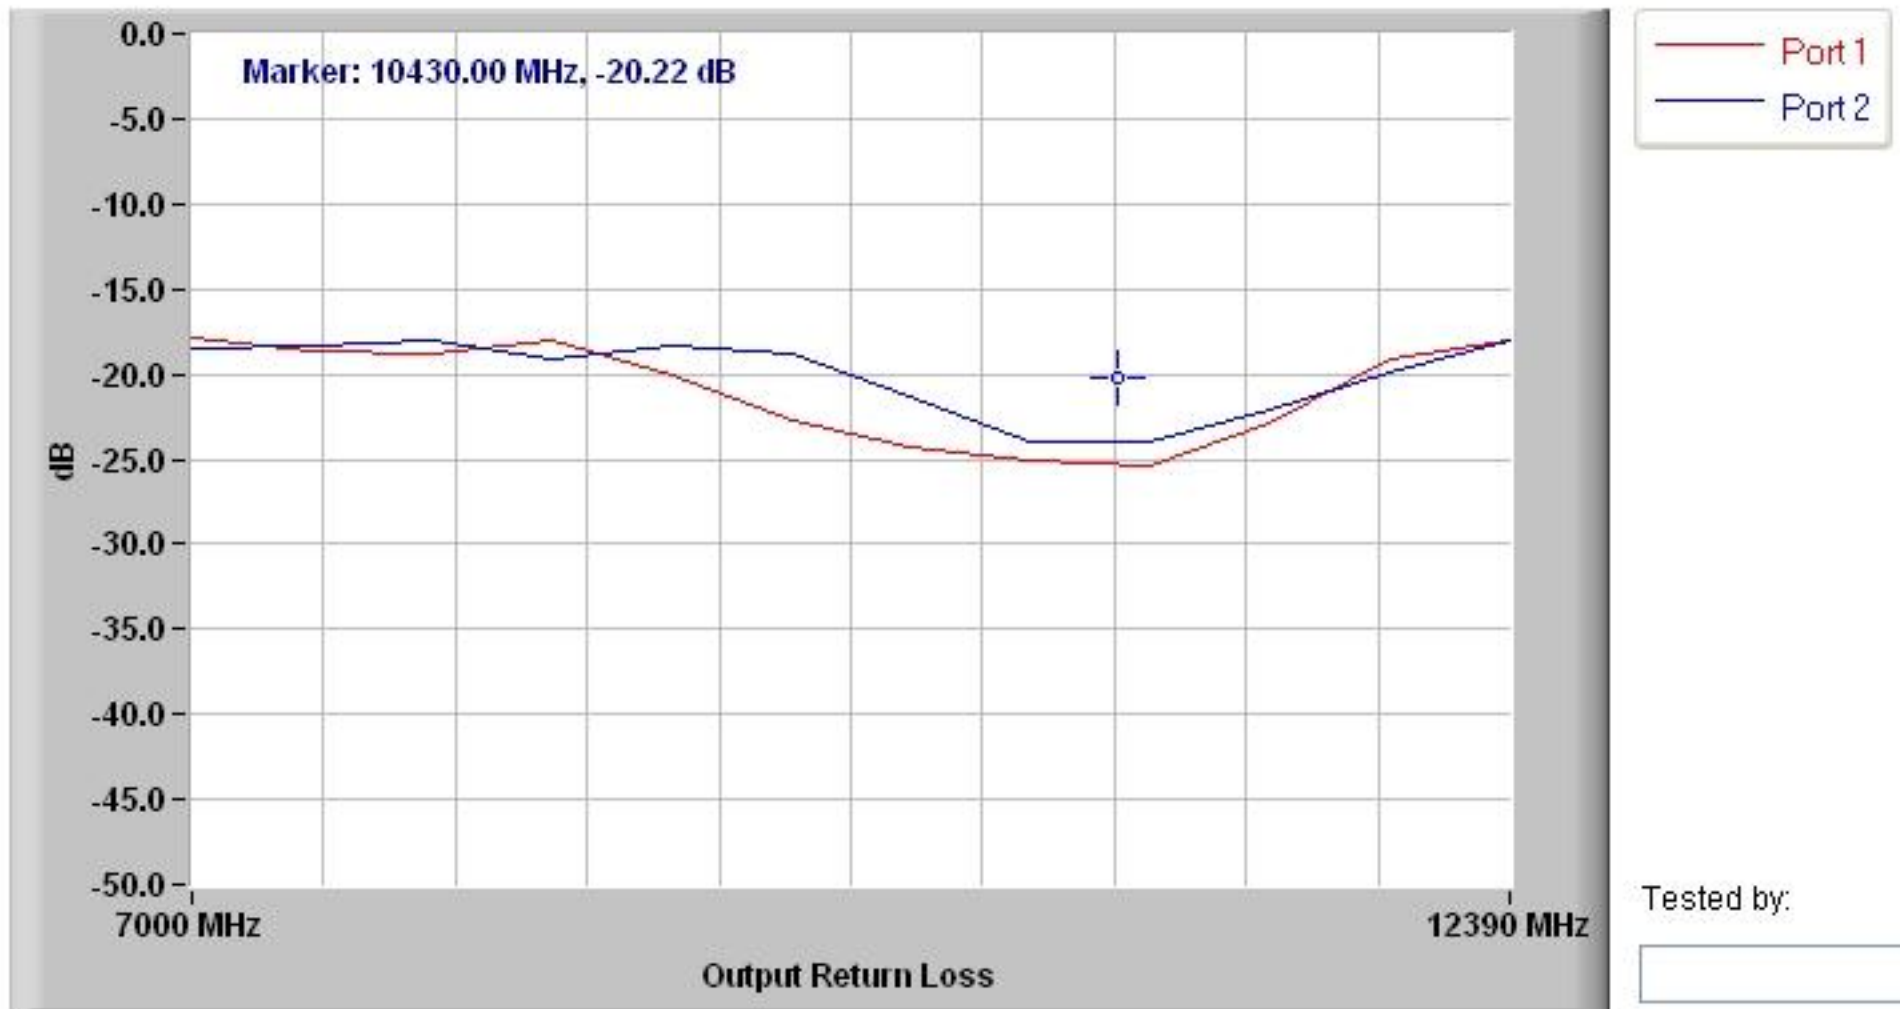

90 DEGREE HYBRID OCTAVE
Model Number: HB-6

90 DEGREE HYBRID OCTAVE
Model Number: HB-6

90 DEGREE HYBRID OCTAVE
Model Number: HB-6

90 DEGREE HYBRID OCTAVE
Model Number: HB-6

Tested by:

90 DEGREE HYBRID OCTAVE
Model Number: HB-6

90 DEGREE HYBRID OCTAVE
Model Number: HB-6