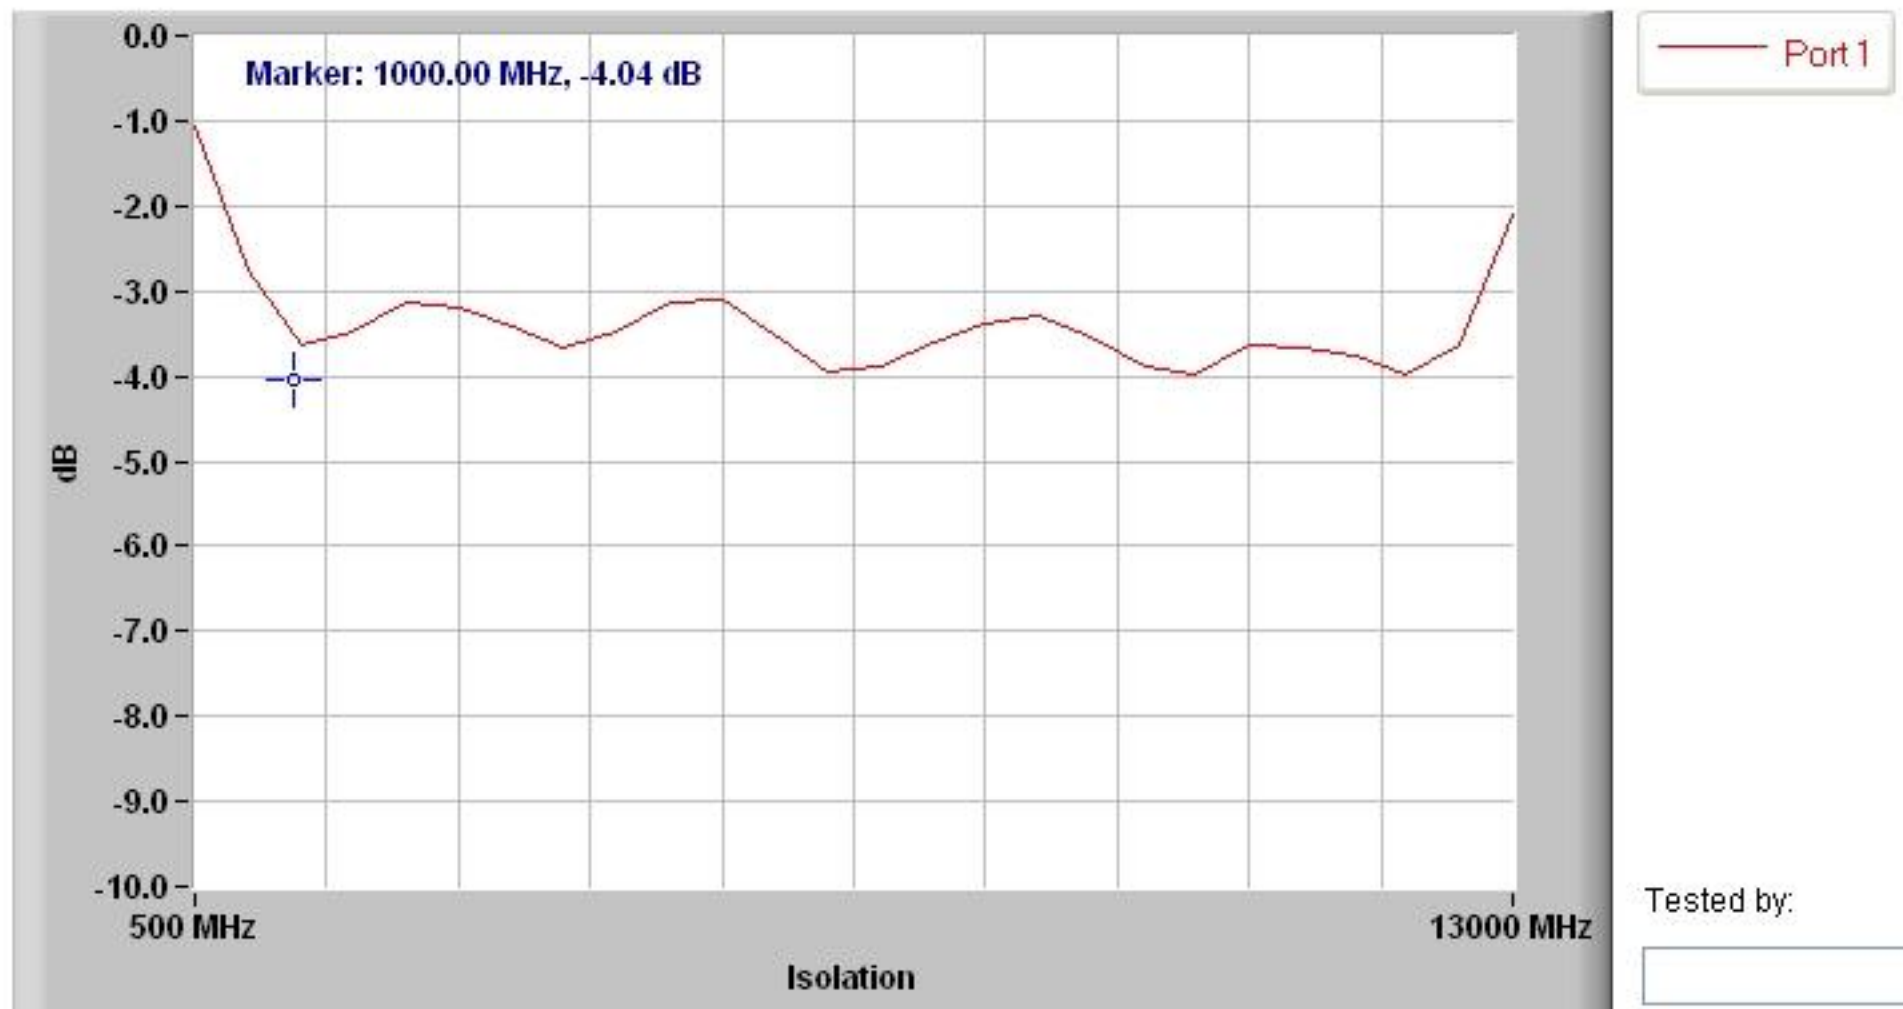

Test Plots

MICROWAVE COMMUNICATIONS
LABORATORIES, INC.

Device Type: Broadband Model Number: HB-57

Tested by:

Test Plots

MICROWAVE COMMUNICATIONS
LABORATORIES, INC.

Device Type: Broadband Model Number: HB-57