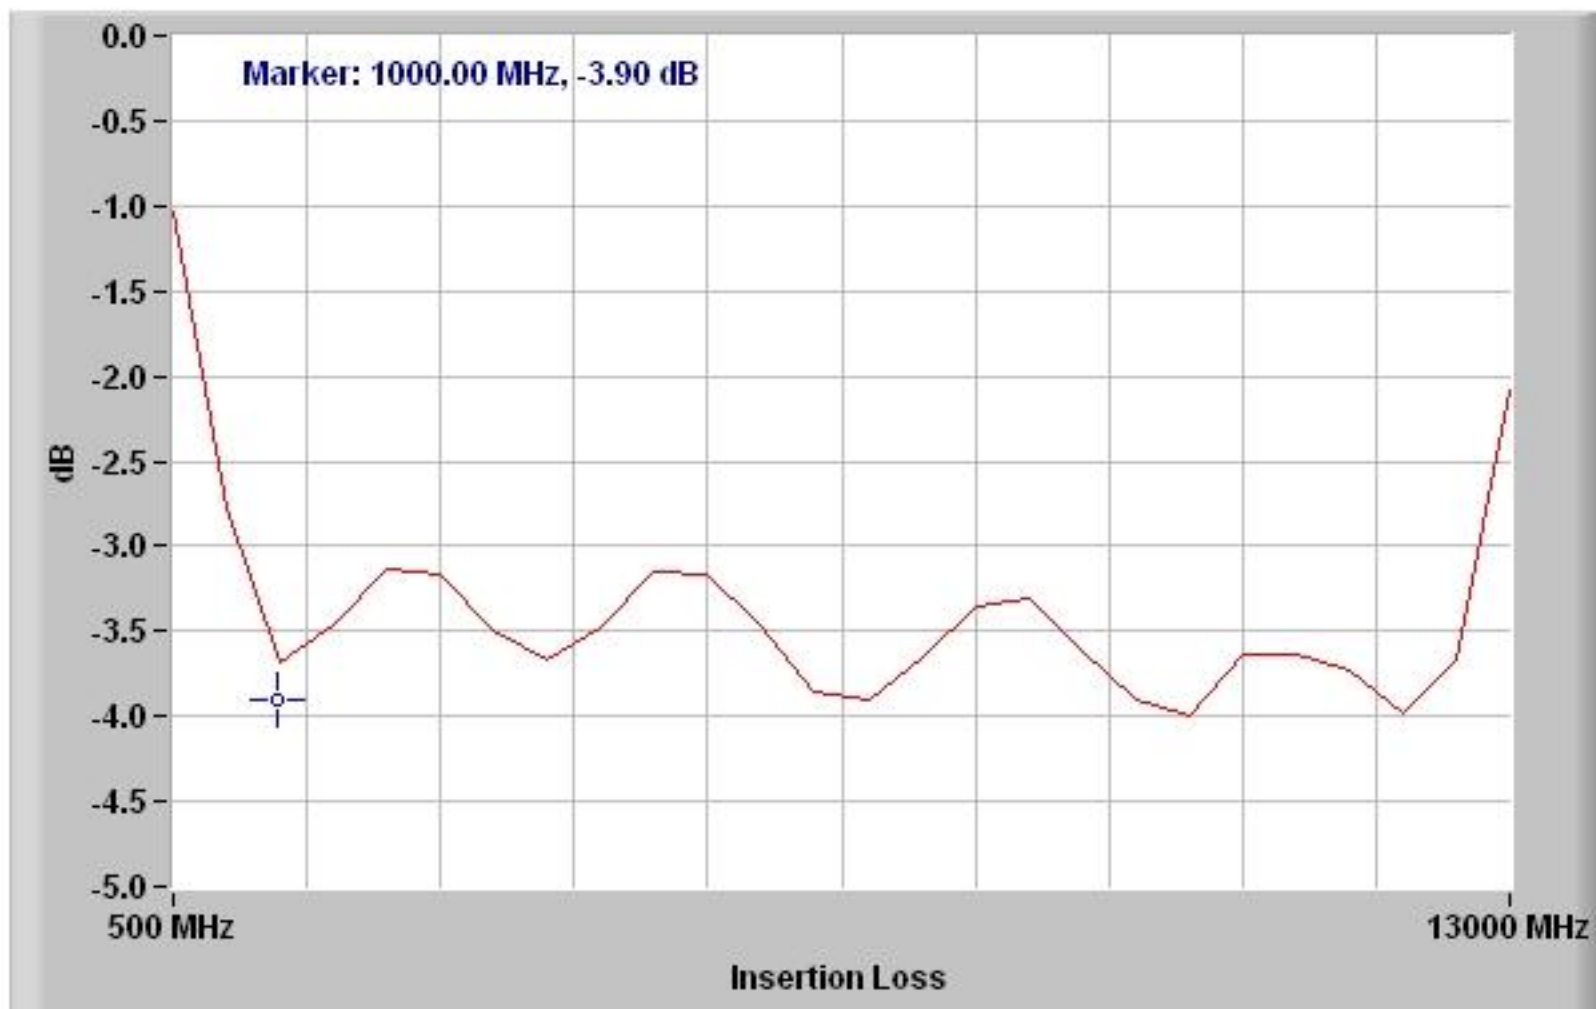

Test Plots

MICROWAVE COMMUNICATIONS
LABORATORIES, INC.

Device Type: Broadband Model Number: HB-57

Tested by:

Test Plots

MICROWAVE COMMUNICATIONS
LABORATORIES, INC.

Device Type: Broadband Model Number: HB-57