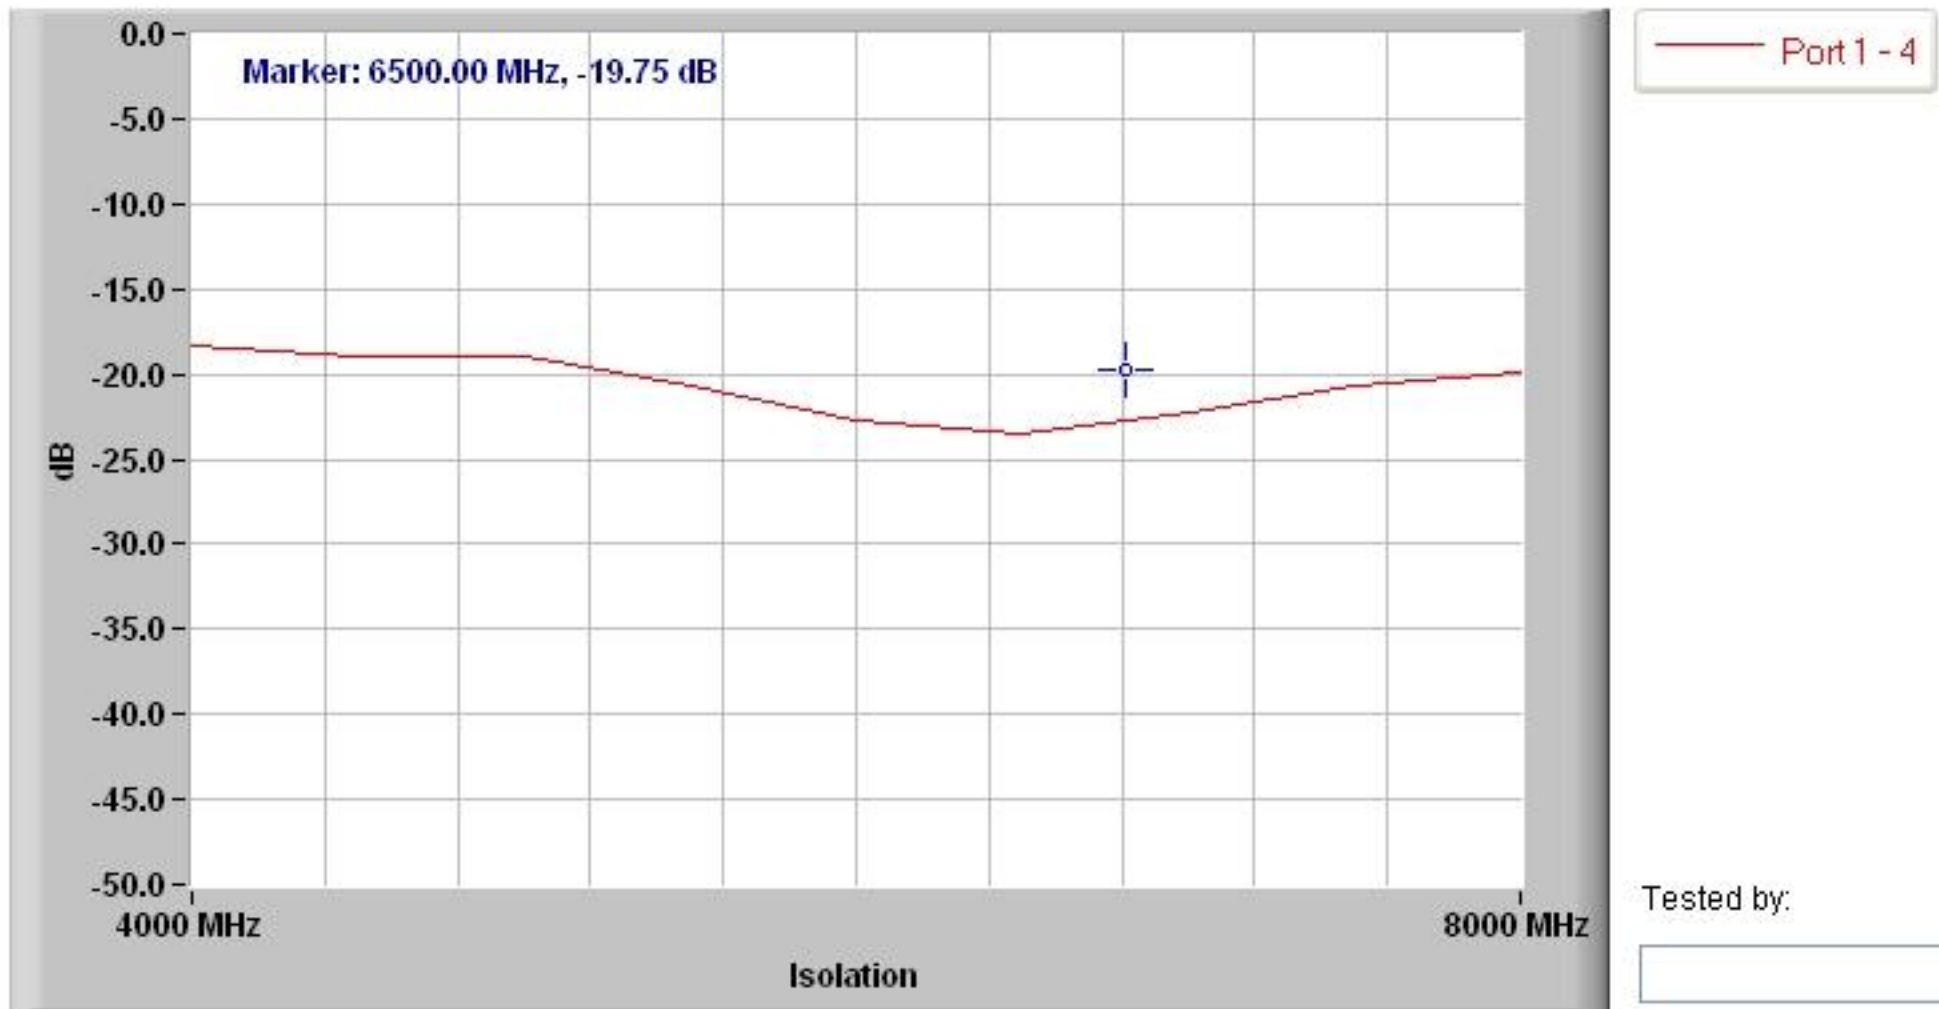

90 DEGREE HYBRID COUPLER  
Model Number: HB-5

5

90 DEGREE HYBRID COUPLER  
Model Number: HB-5 5

90 DEGREE HYBRID COUPLER  
Model Number: HB-5

Tested by:

90 DEGREE HYBRID COUPLER  
Model Number: HB-5

Tested by:

90 DEGREE HYBRID COUPLER  
Model Number: HB-5

90 DEGREE HYBRID COUPLER  
Model Number: HB-5