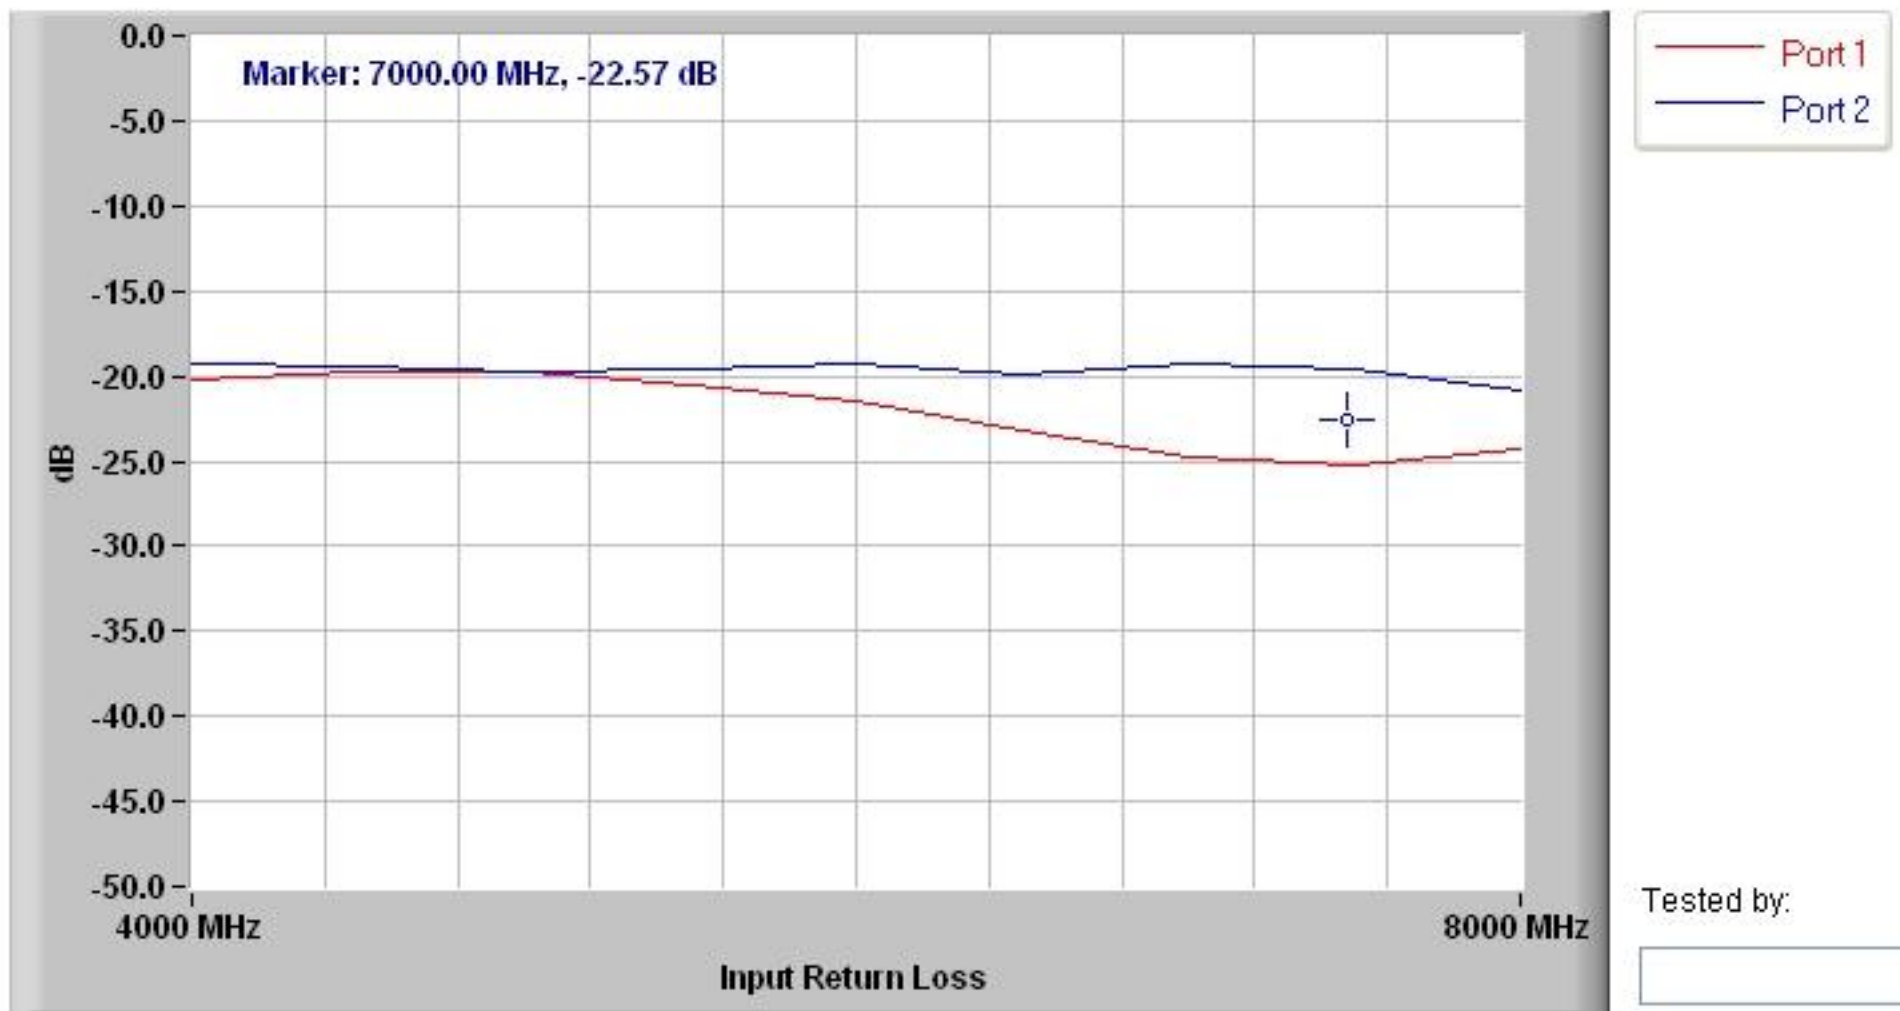

90 DEGREE HYBRID COUPLER  
Model Number: HB-5

5

90 DEGREE HYBRID COUPLER  
Model Number: HB-5 5

90 DEGREE HYBRID COUPLER  
Model Number: HB-5

Tested by:

90 DEGREE HYBRID COUPLER  
Model Number: HB-5

Tested by:

90 DEGREE HYBRID COUPLER  
Model Number: HB-5

90 DEGREE HYBRID COUPLER  
Model Number: HB-5