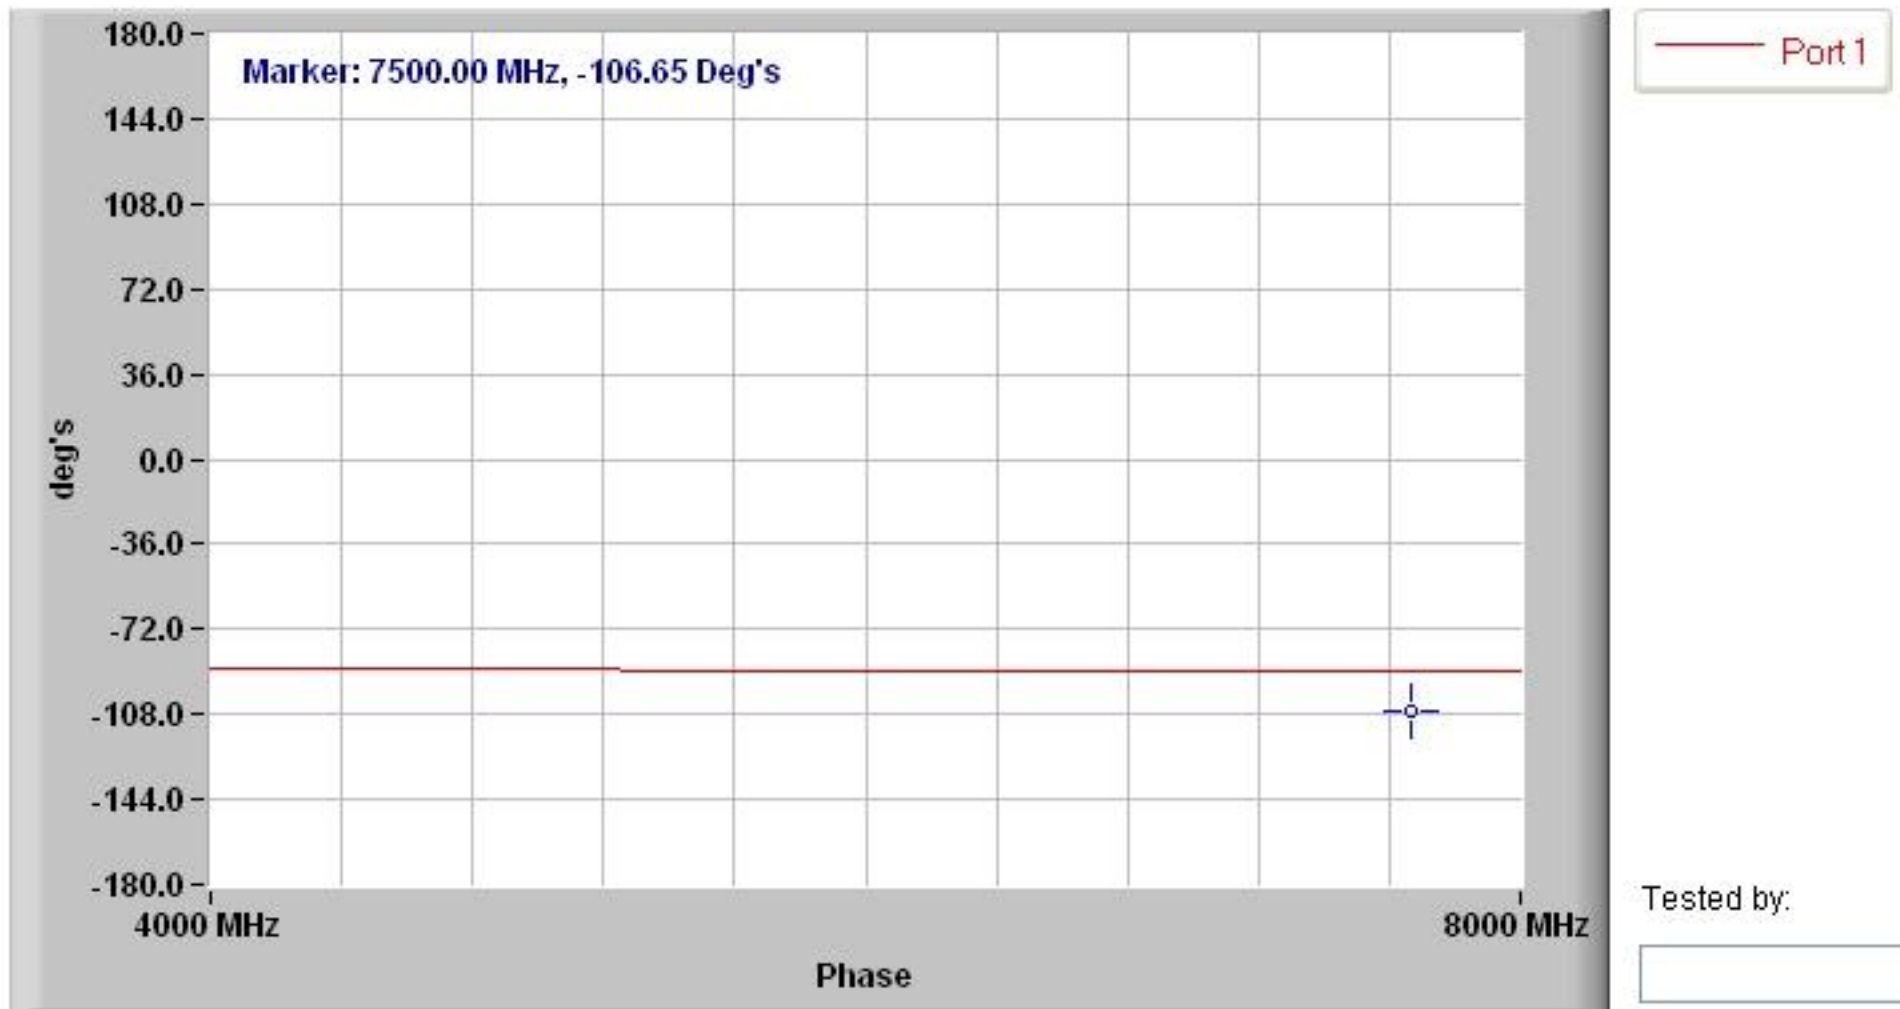

90 DEGREE HYBRID COUPLER  
Model Number: HB-5

5

90 DEGREE HYBRID COUPLER  
Model Number: HB-5 5

90 DEGREE HYBRID COUPLER  
Model Number: HB-5

Tested by:

90 DEGREE HYBRID COUPLER  
Model Number: HB-5

Tested by:

90 DEGREE HYBRID COUPLER  
Model Number: HB-5

90 DEGREE HYBRID COUPLER  
Model Number: HB-5