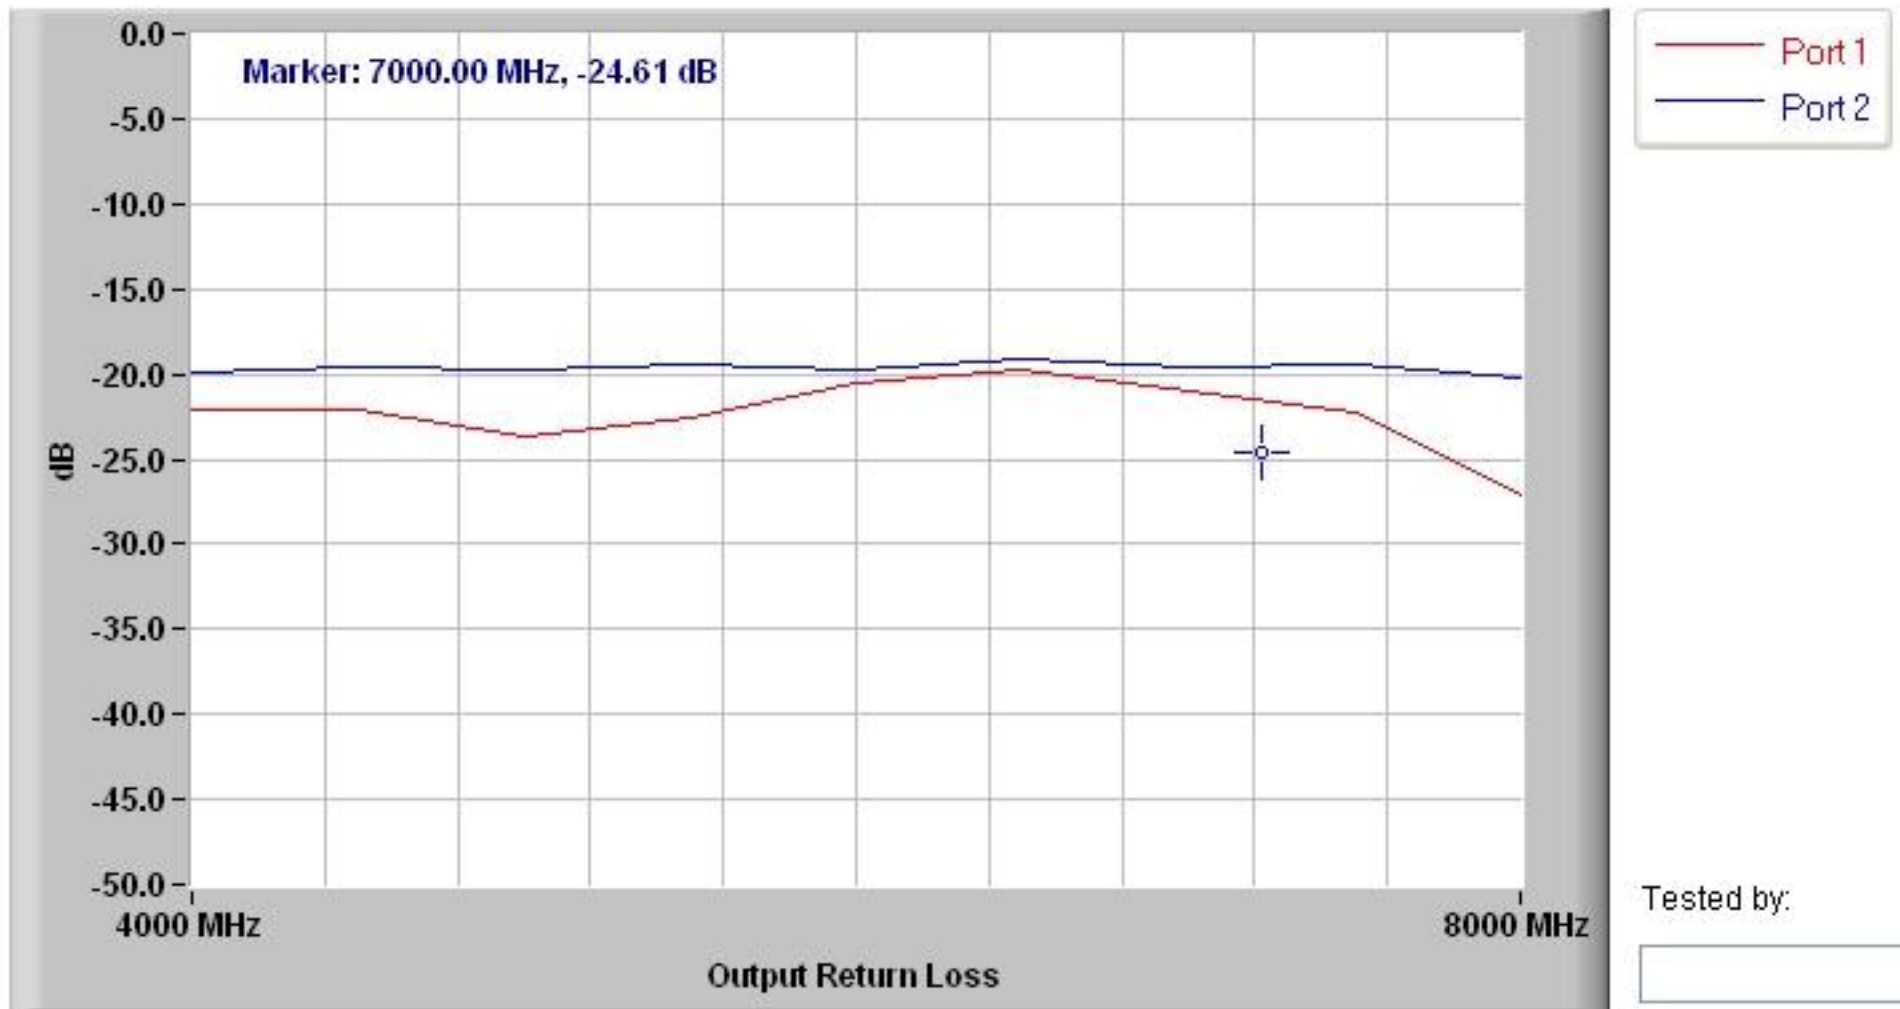

90 DEGREE HYBRID COUPLER  
Model Number: HB-5

5

90 DEGREE HYBRID COUPLER  
Model Number: HB-5 5

90 DEGREE HYBRID COUPLER  
Model Number: HB-5

Tested by:

90 DEGREE HYBRID COUPLER  
Model Number: HB-5

Tested by:

90 DEGREE HYBRID COUPLER  
Model Number: HB-5

90 DEGREE HYBRID COUPLER  
Model Number: HB-5