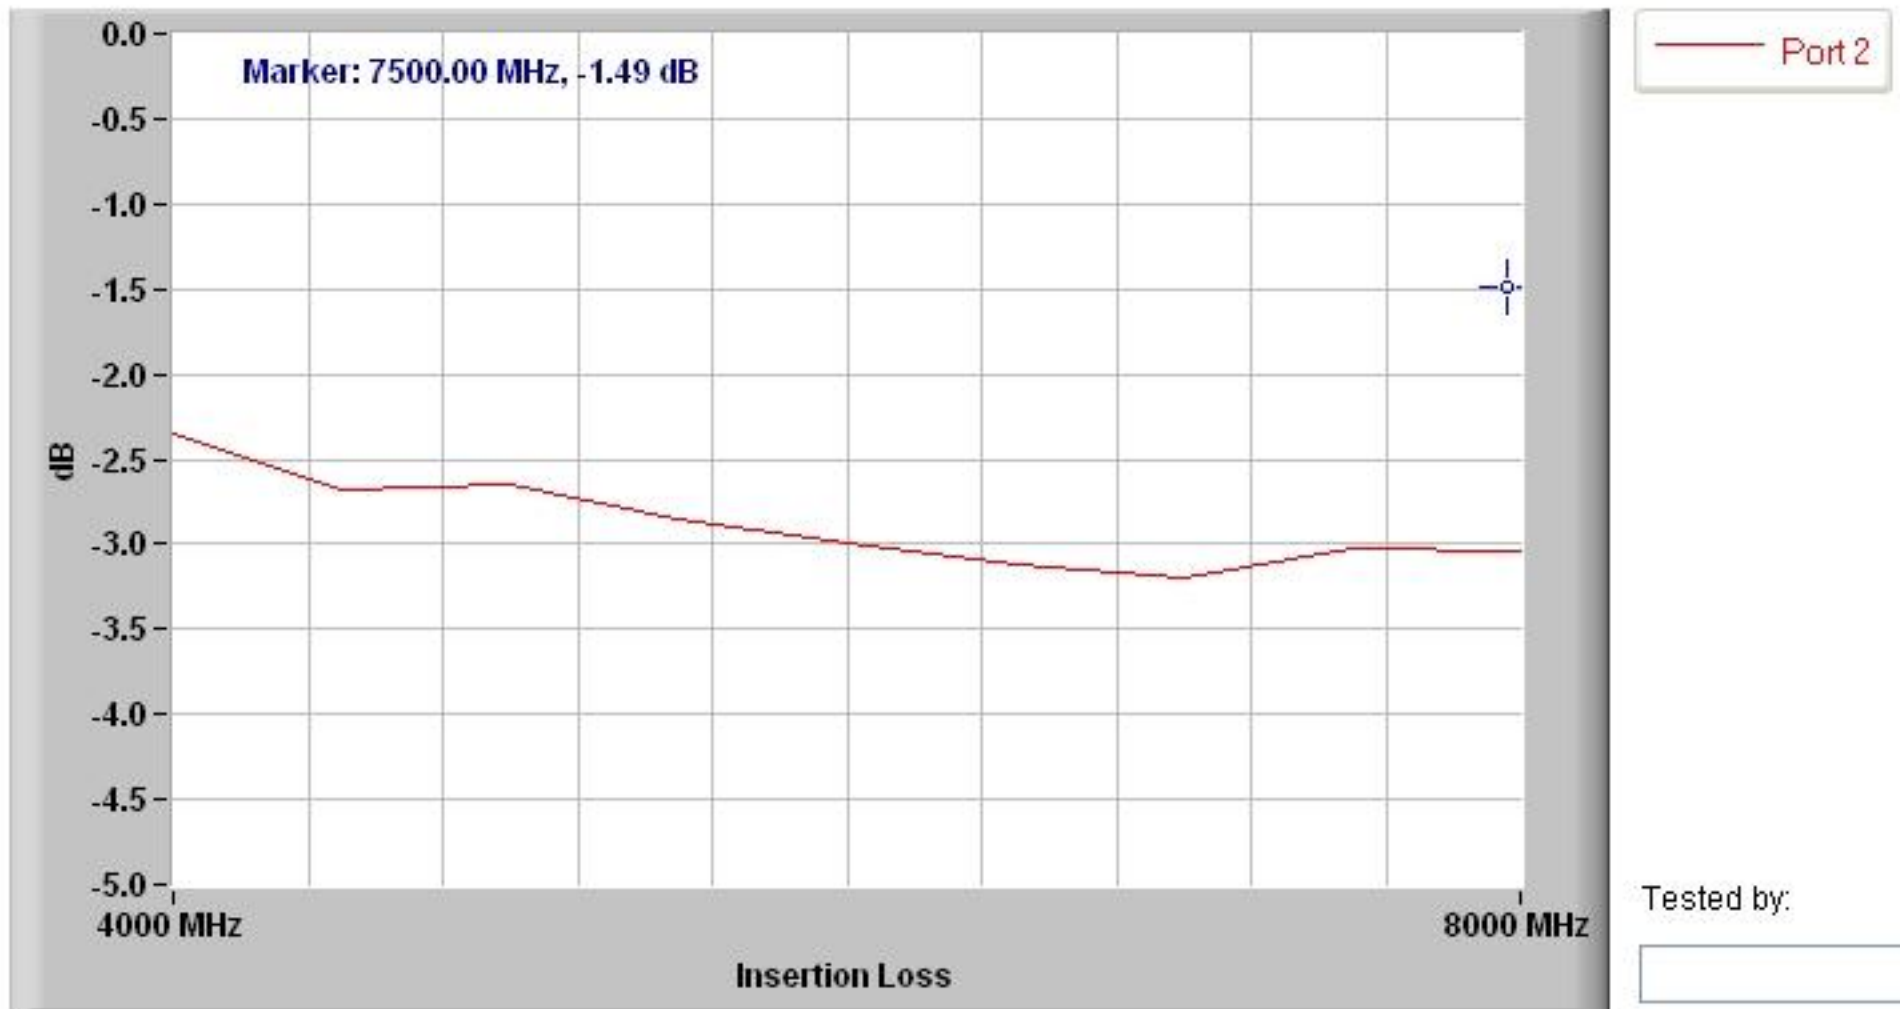

90 DEGREE HYBRID COUPLER  
Model Number: HB-5

5

90 DEGREE HYBRID COUPLER  
Model Number: HB-5 5

90 DEGREE HYBRID COUPLER  
Model Number: HB-5

Tested by:

90 DEGREE HYBRID COUPLER  
Model Number: HB-5

Tested by:

90 DEGREE HYBRID COUPLER  
Model Number: HB-5

90 DEGREE HYBRID COUPLER  
Model Number: HB-5