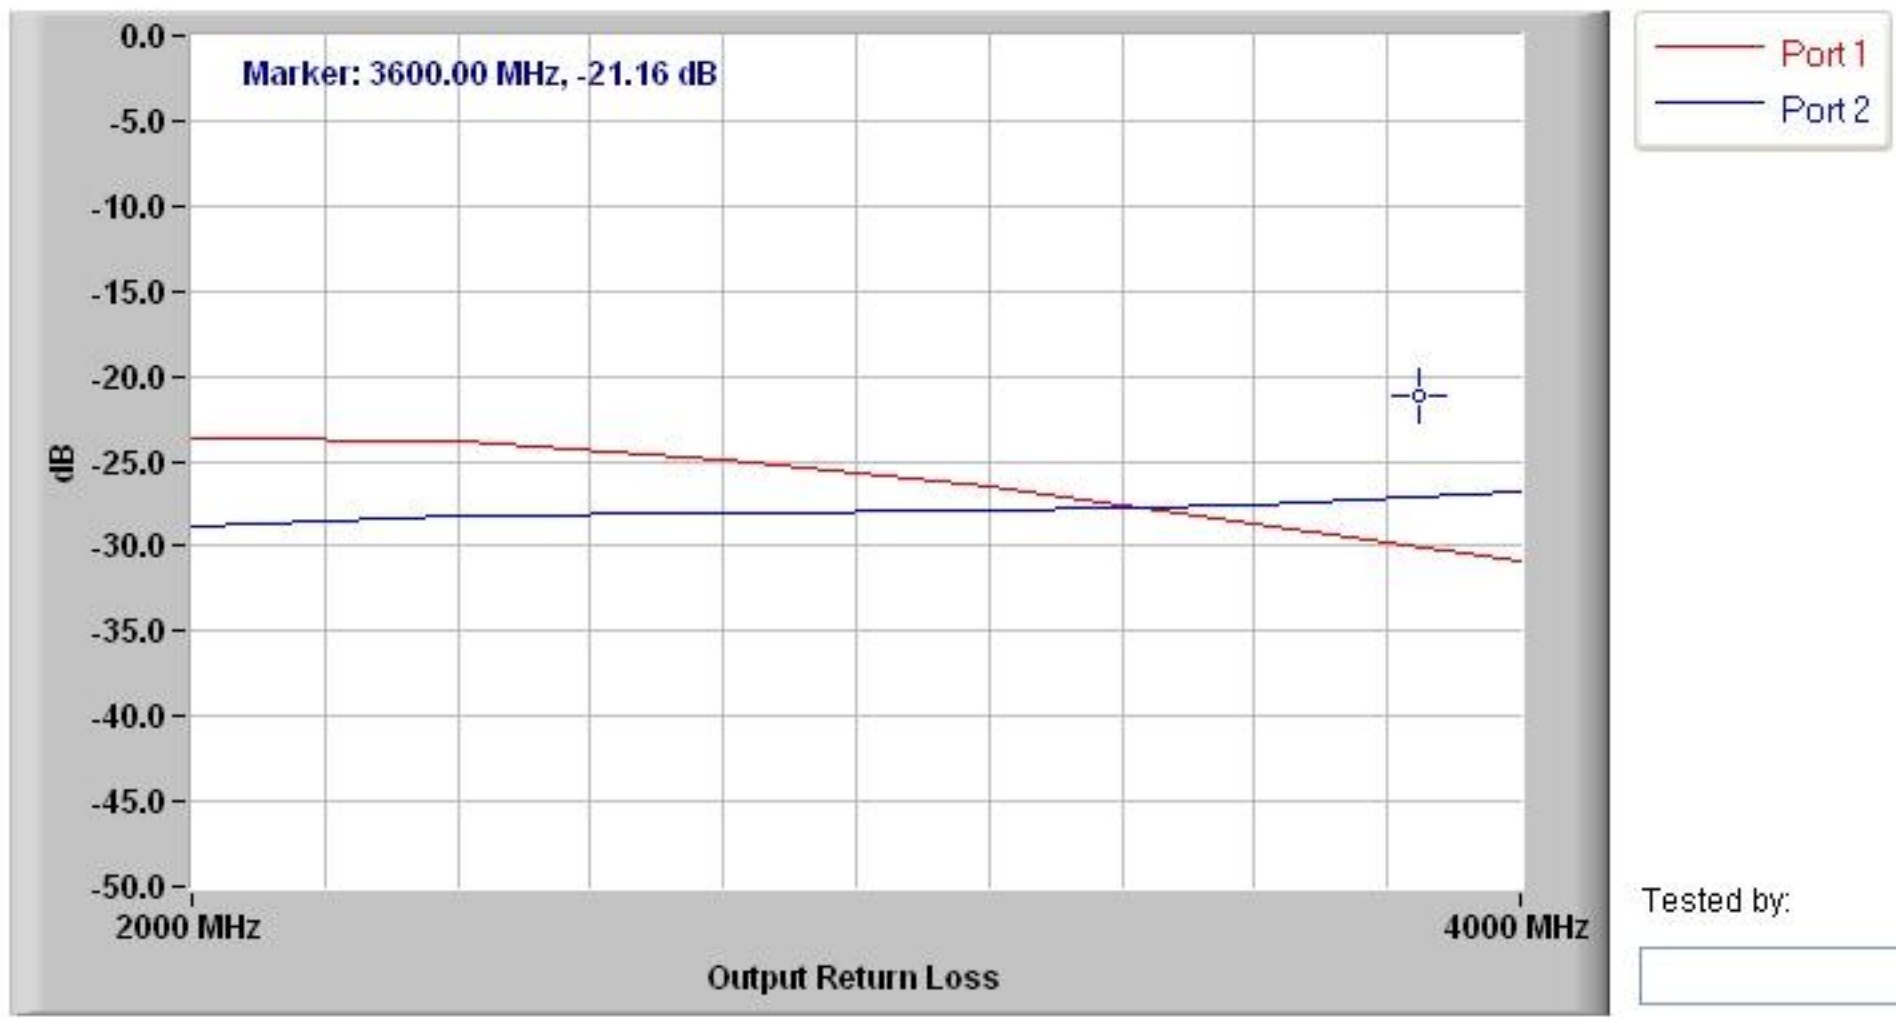

90 DEGREE HYBRID COUPLER
Model Number: HB-3

90 DEGREE HYBRID COUPLER
Model Number: HB-3

90 DEGREE HYBRID COUPLER
Model Number: HB-3

90 DEGREE HYBRID COUPLER
Model Number: HB-3

Tested by:

90 DEGREE HYBRID COUPLER
Model Number: HB-3

90 DEGREE HYBRID COUPLER
Model Number: HB-3