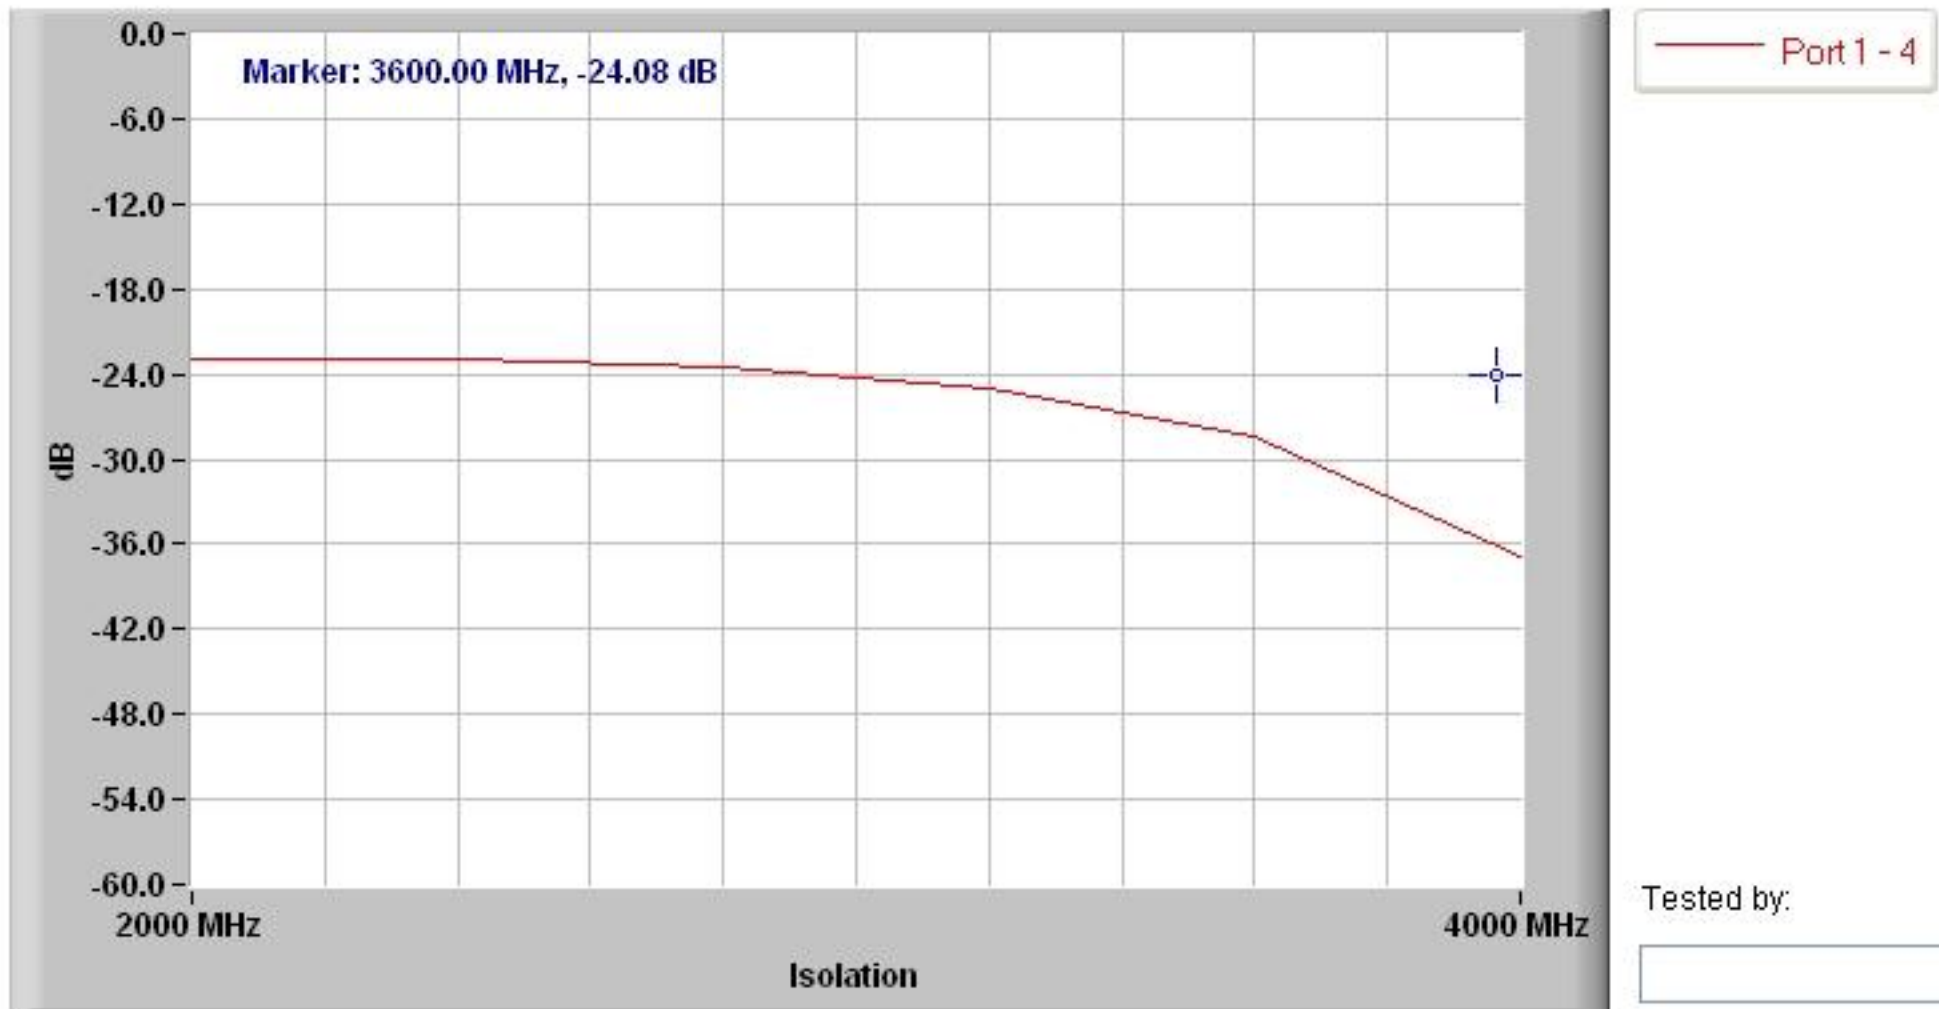

90 DEGREE HYBRID COUPLER
Model Number: HB-3

90 DEGREE HYBRID COUPLER
Model Number: HB-3

90 DEGREE HYBRID COUPLER
Model Number: HB-3

90 DEGREE HYBRID COUPLER
Model Number: HB-3

Tested by:

90 DEGREE HYBRID COUPLER
Model Number: HB-3

90 DEGREE HYBRID COUPLER
Model Number: HB-3