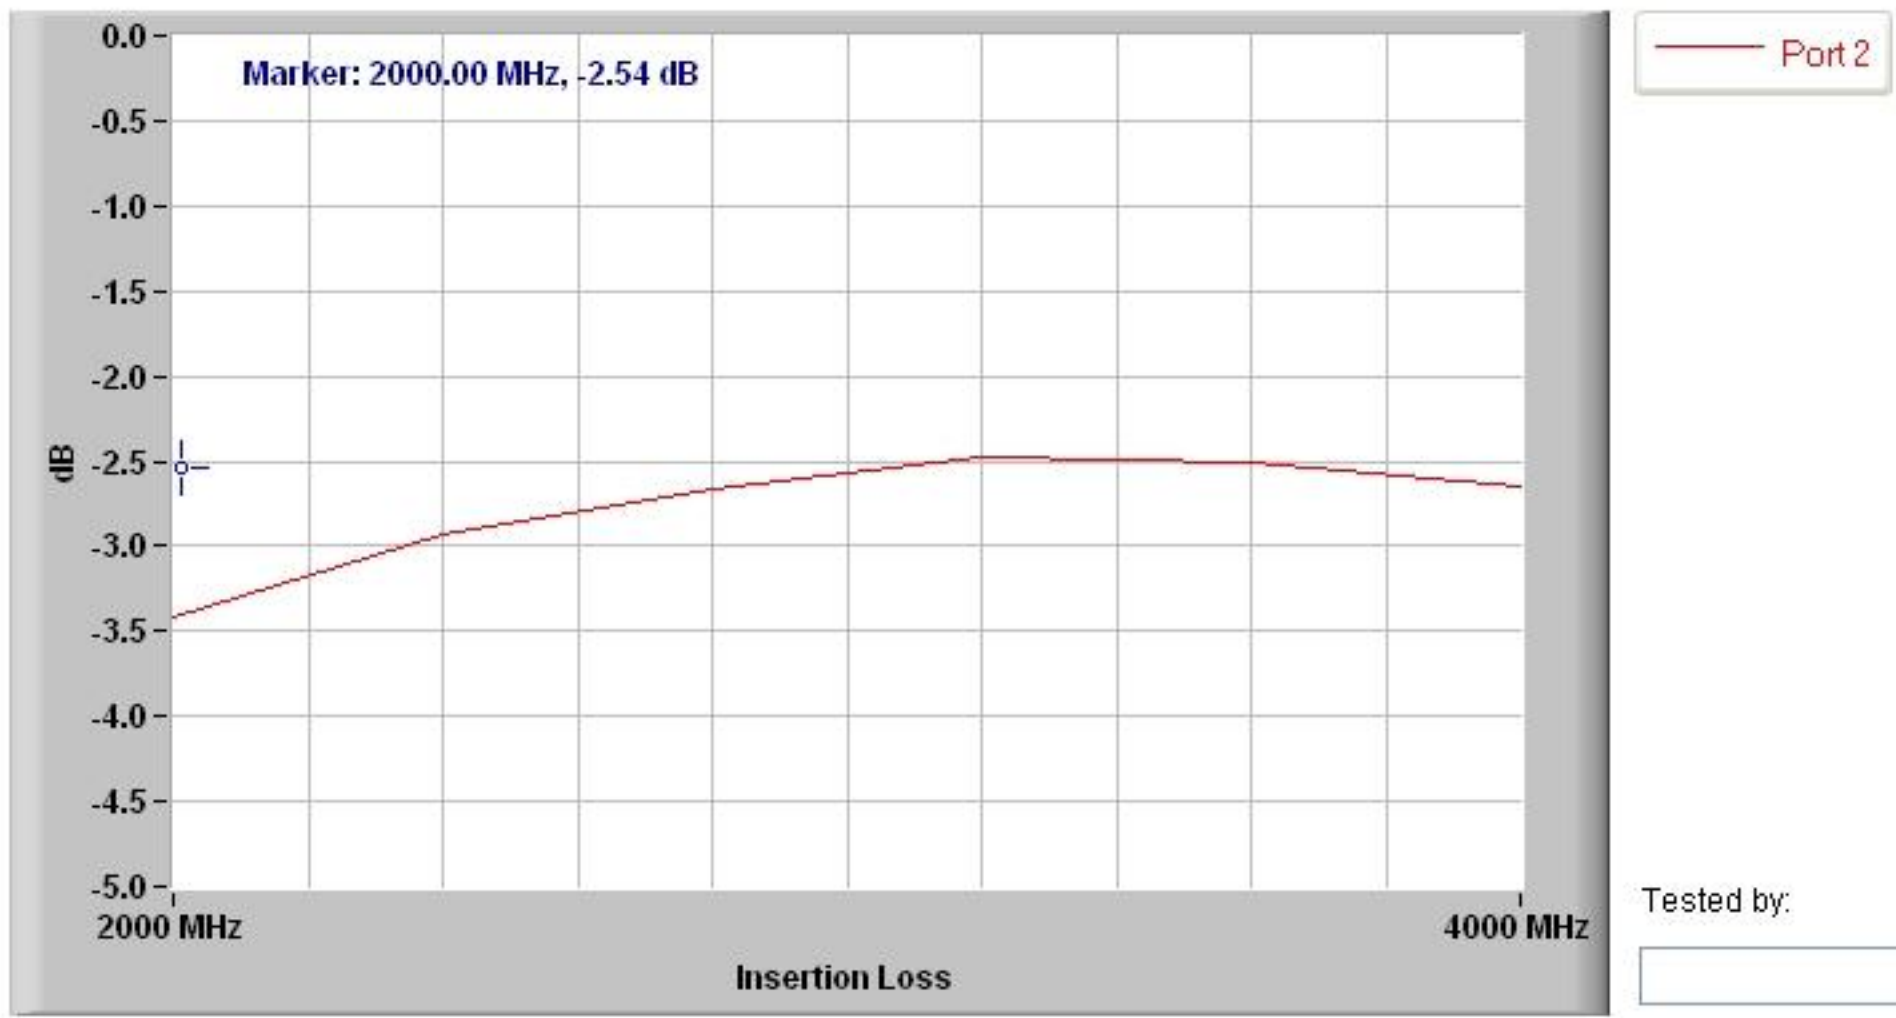

90 DEGREE HYBRID COUPLER
Model Number: HB-3

90 DEGREE HYBRID COUPLER
Model Number: HB-3

90 DEGREE HYBRID COUPLER
Model Number: HB-3

90 DEGREE HYBRID COUPLER
Model Number: HB-3

Tested by:

90 DEGREE HYBRID COUPLER
Model Number: HB-3

90 DEGREE HYBRID COUPLER
Model Number: HB-3