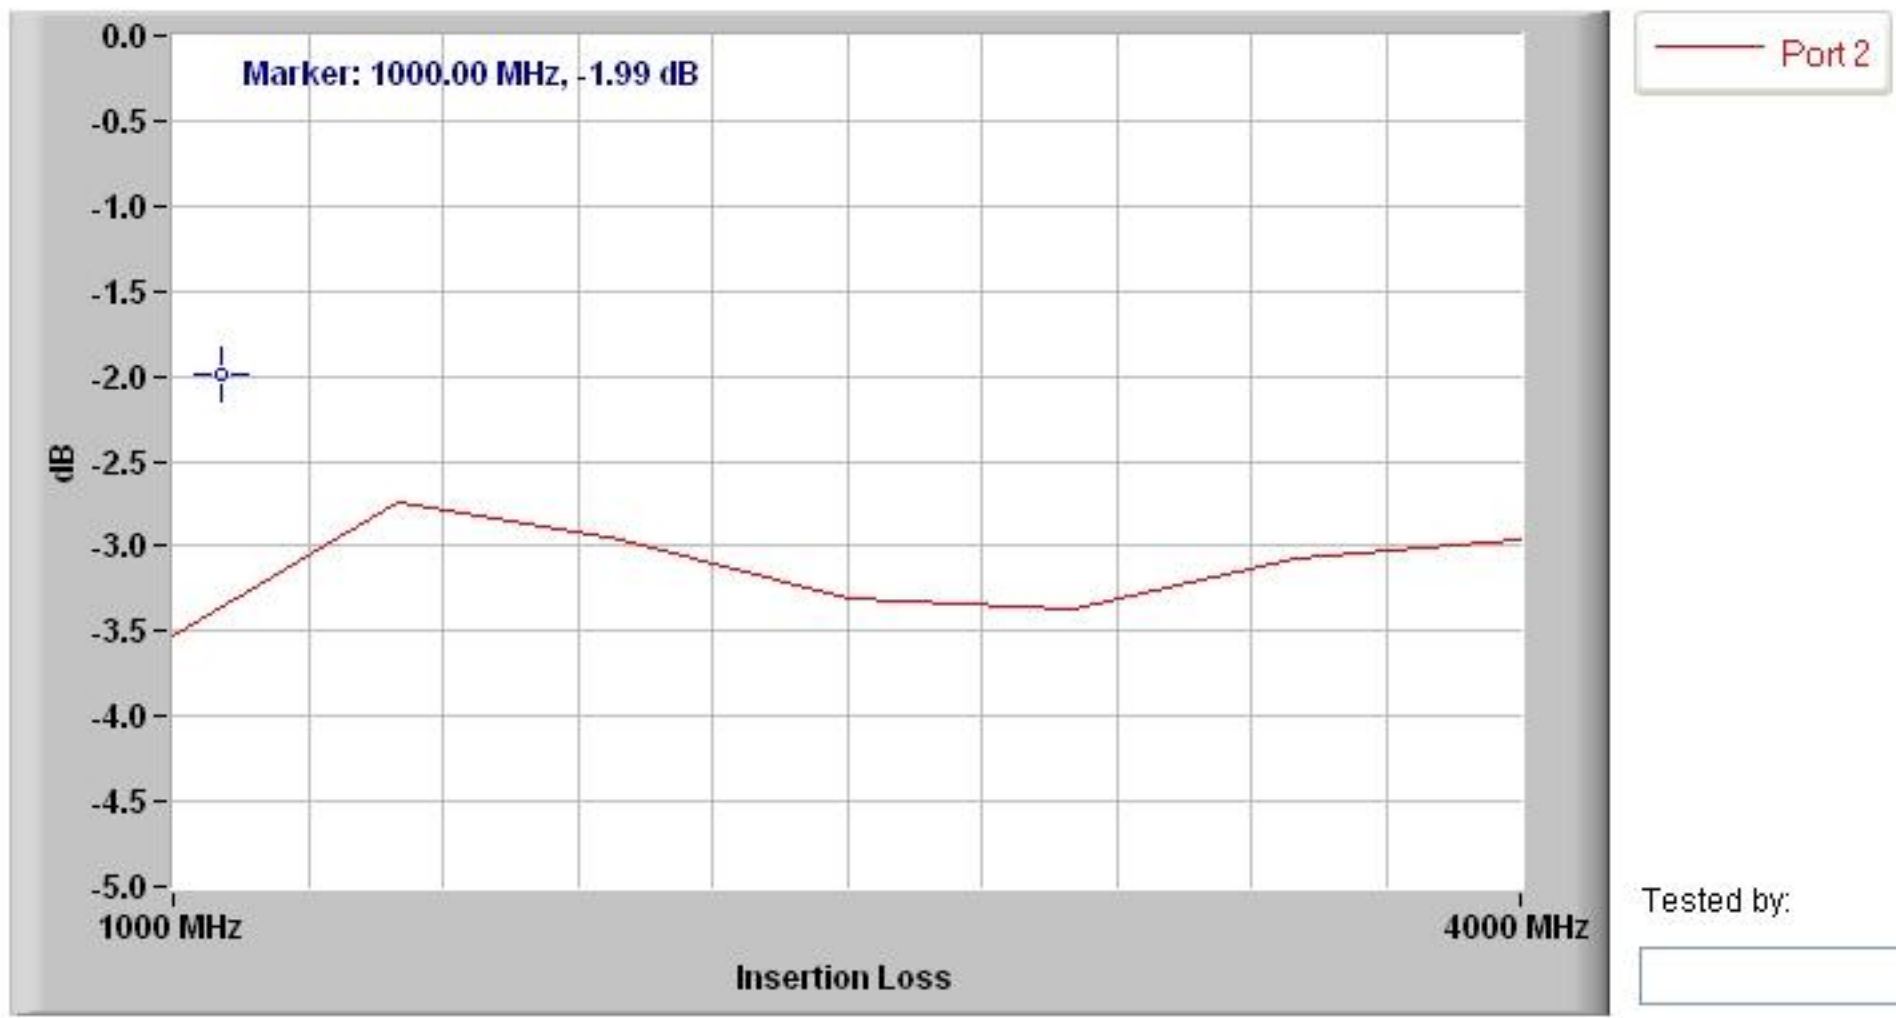

90 DEGREE HYBRID COUPLER
Model Number: HB-24

90 DEGREE HYBRID COUPLER
Model Number: HB-24

90 DEGREE HYBRID COUPLER
Model Number: HB-24

90 DEGREE HYBRID COUPLER
Model Number: HB-24

90 DEGREE HYBRID COUPLER
Model Number: HB-24

90 DEGREE HYBRID COUPLER
Model Number: HB-24