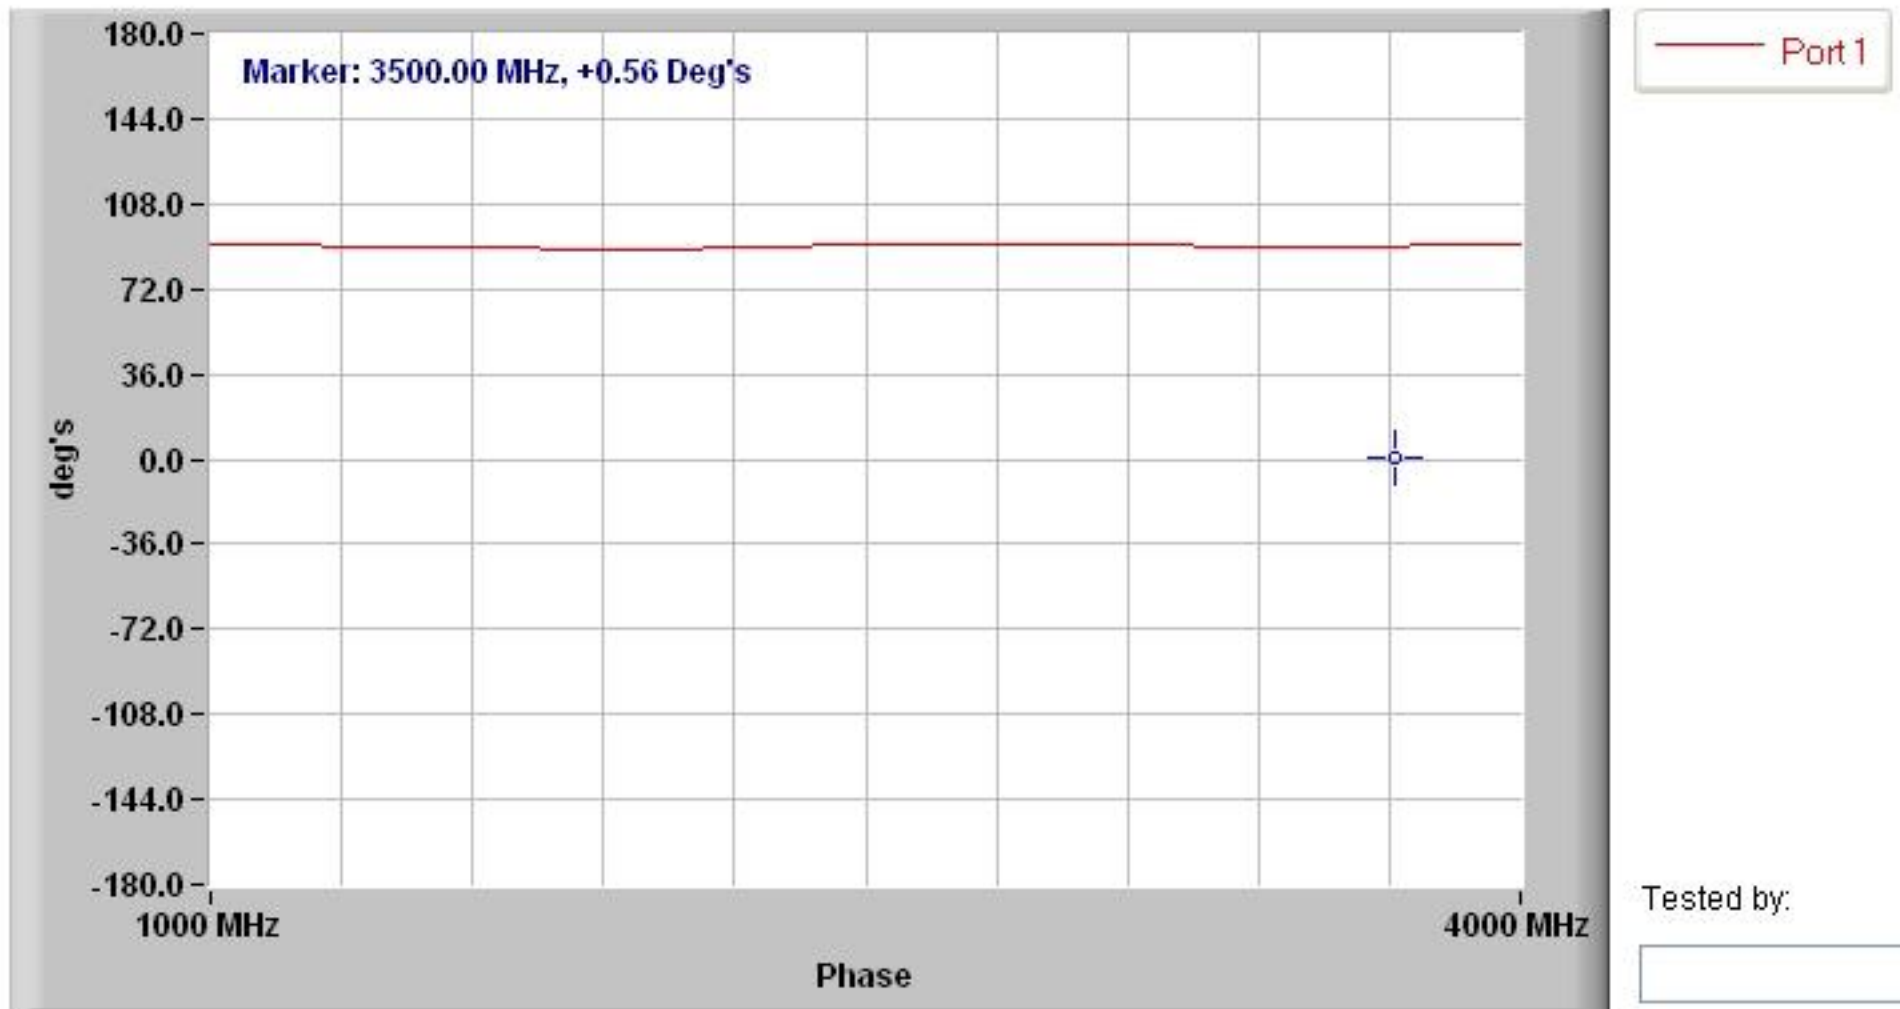

90 DEGREE HYBRID COUPLER
Model Number: HB-24

90 DEGREE HYBRID COUPLER
Model Number: HB-24

90 DEGREE HYBRID COUPLER
Model Number: HB-24

90 DEGREE HYBRID COUPLER
Model Number: HB-24

90 DEGREE HYBRID COUPLER
Model Number: HB-24

90 DEGREE HYBRID COUPLER
Model Number: HB-24