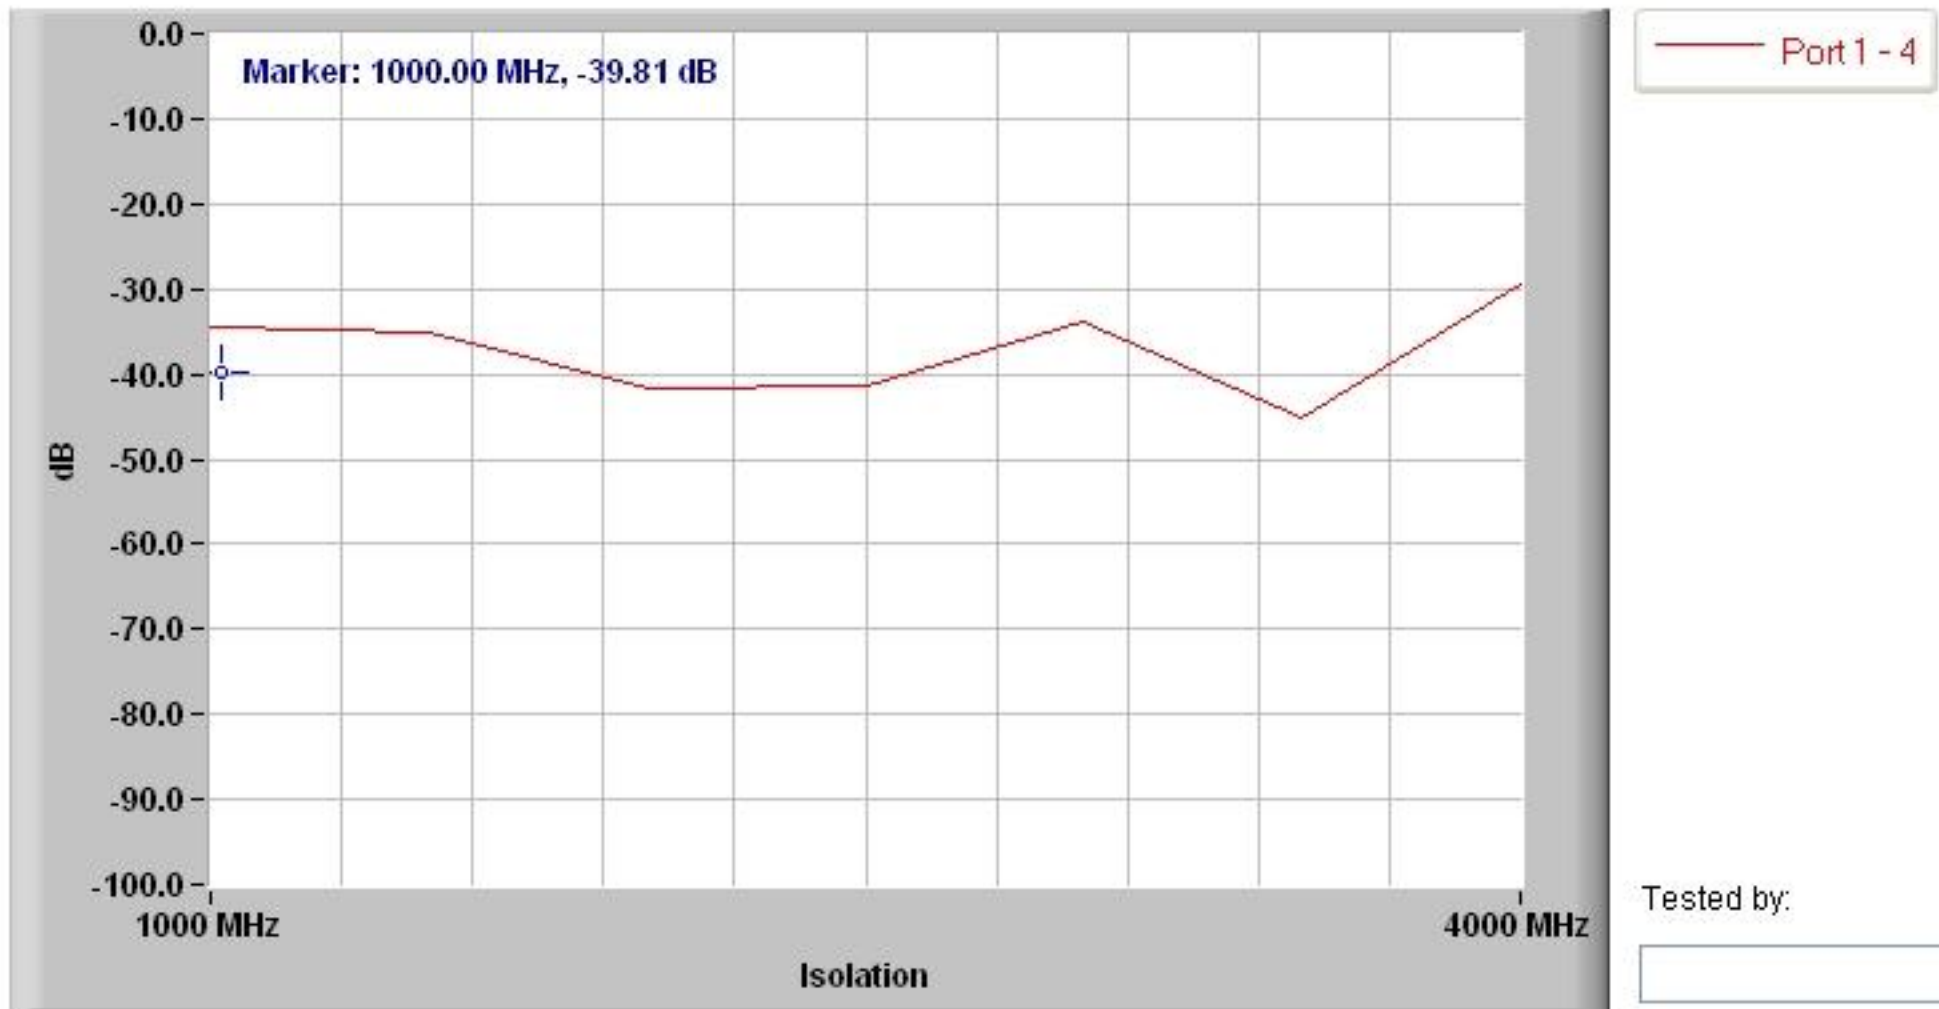

90 DEGREE HYBRID COUPLER
Model Number: HB-24

90 DEGREE HYBRID COUPLER
Model Number: HB-24

90 DEGREE HYBRID COUPLER
Model Number: HB-24

90 DEGREE HYBRID COUPLER
Model Number: HB-24

90 DEGREE HYBRID COUPLER
Model Number: HB-24

90 DEGREE HYBRID COUPLER
Model Number: HB-24