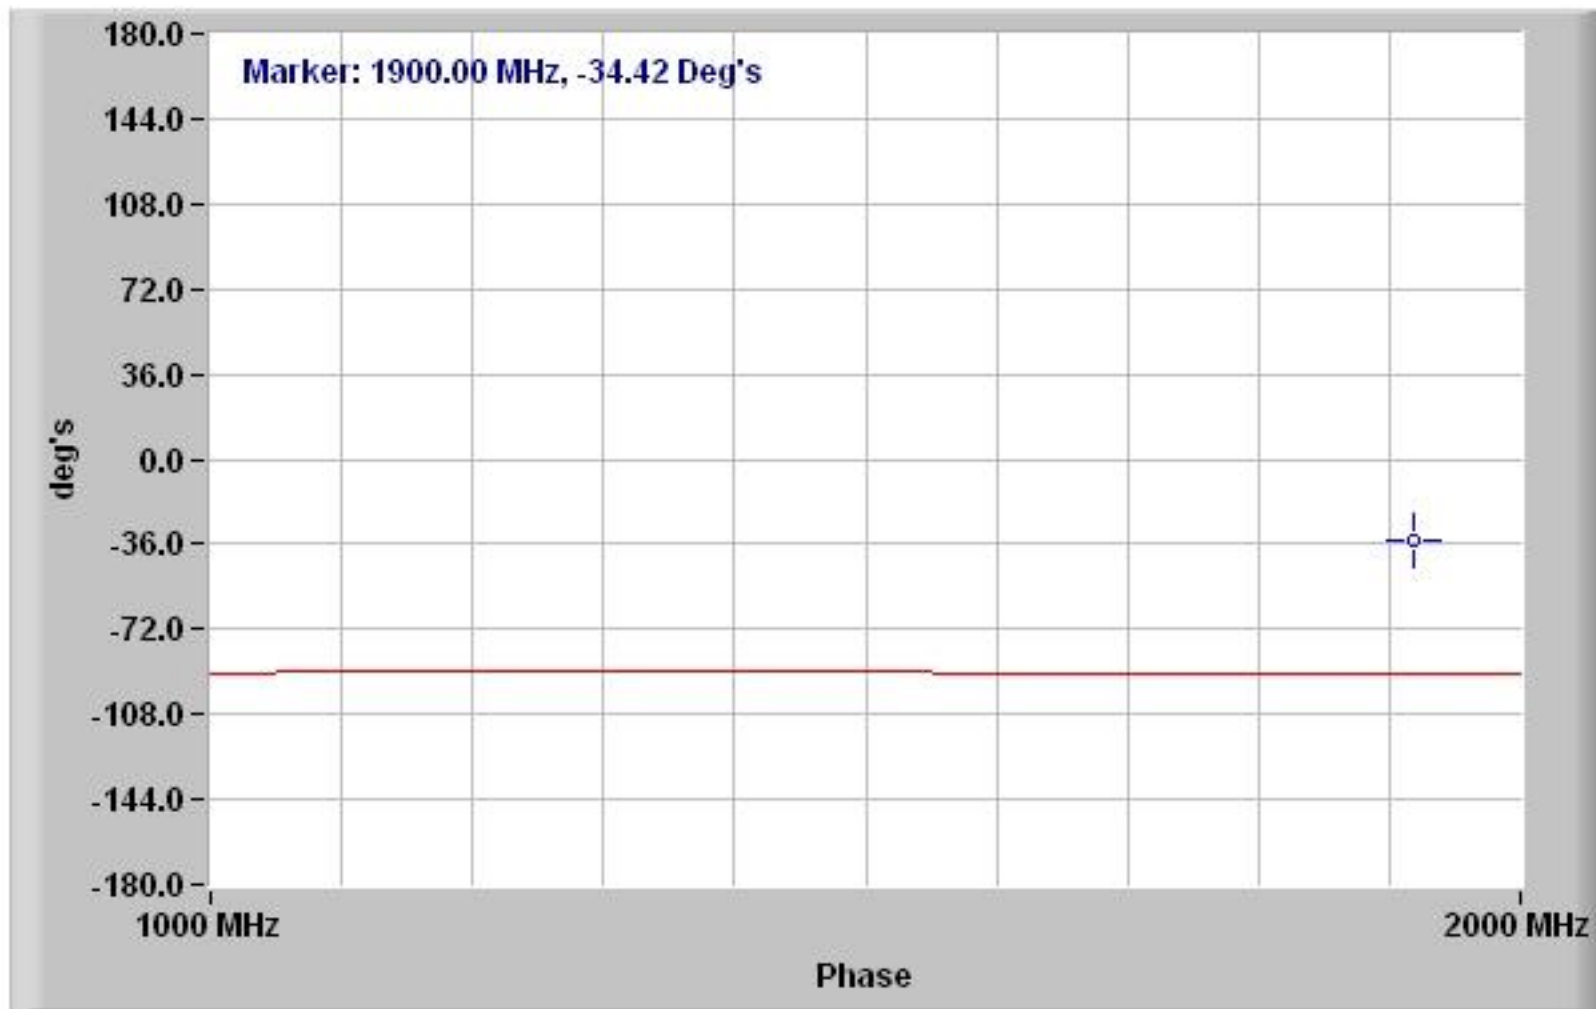

90 DEGREE HYBRID COUPLER
Model Number: HB-2

90 DEGREE HYBRID COUPLER
Model Number: HB-2

90 DEGREE HYBRID COUPLER
Model Number: HB-2

90 DEGREE HYBRID COUPLER
Model Number: HB-2

Tested by:

90 DEGREE HYBRID COUPLER
Model Number: HB-2

Port 1

Tested by:

90 DEGREE HYBRID COUPLER
Model Number: HB-2