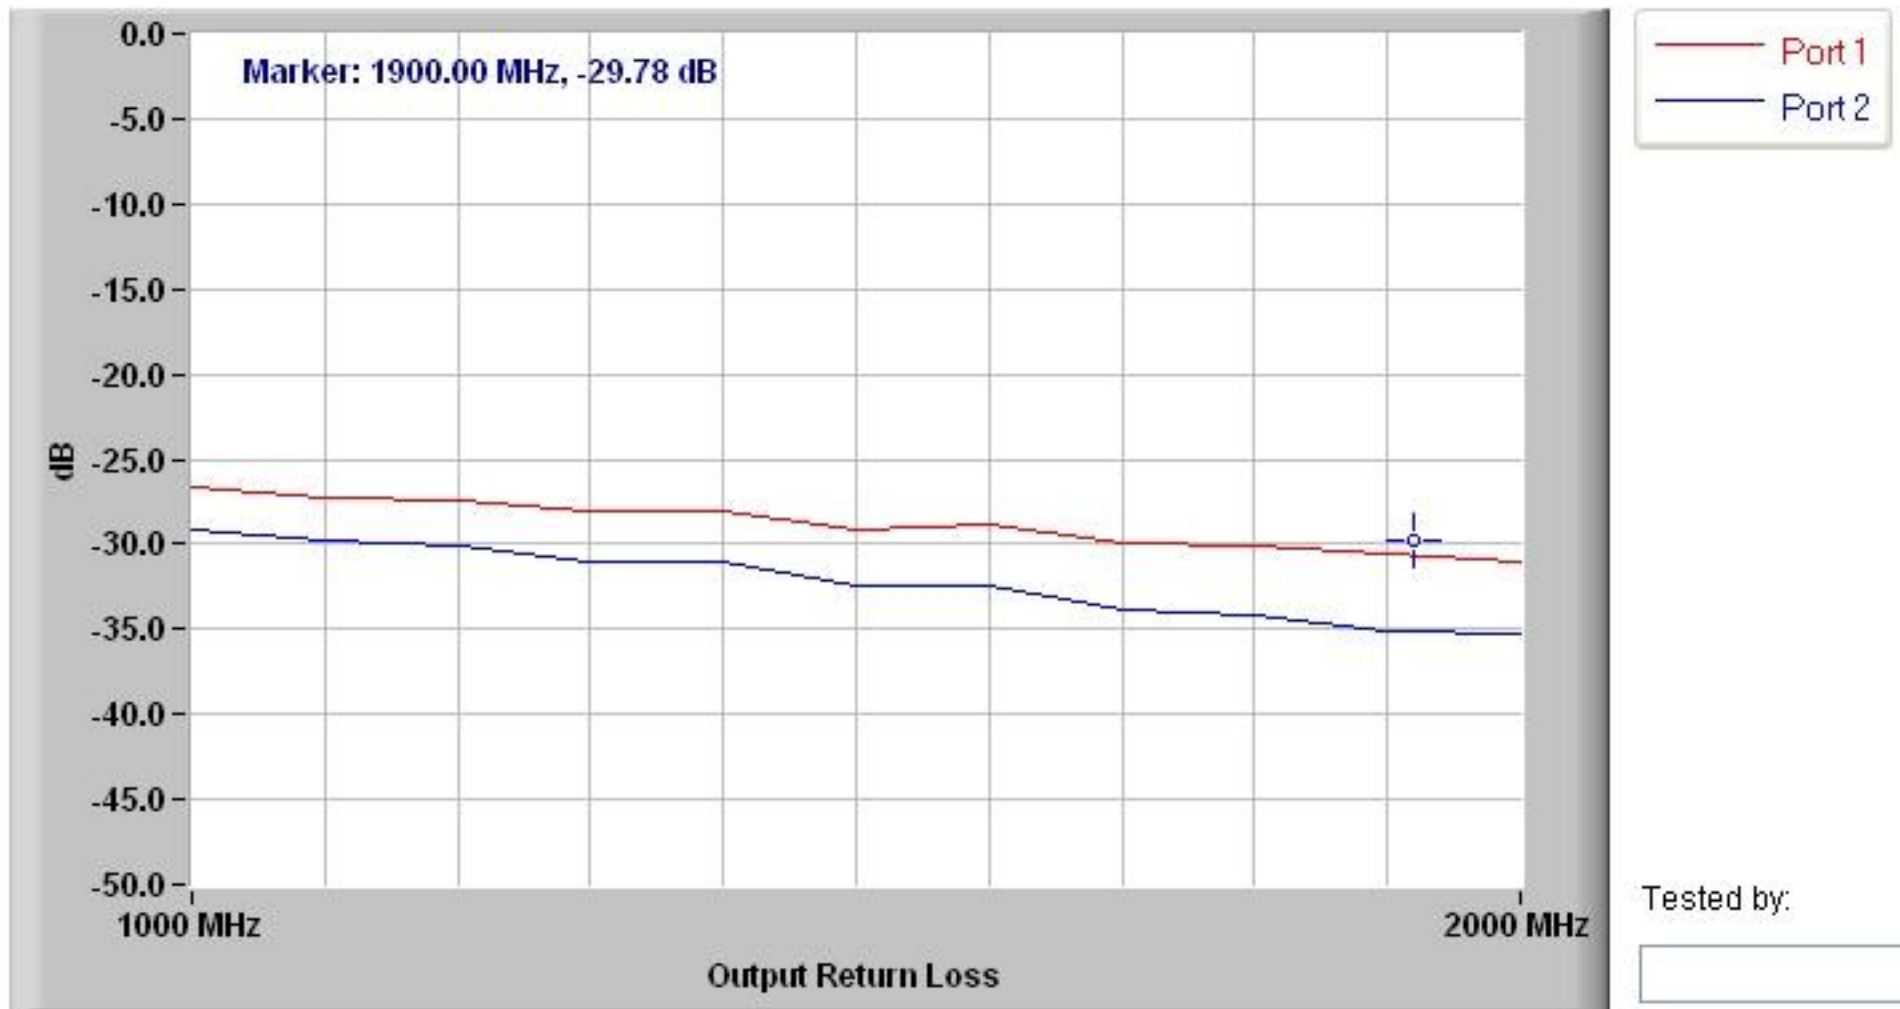

90 DEGREE HYBRID COUPLER
Model Number: HB-2

90 DEGREE HYBRID COUPLER
Model Number: HB-2

90 DEGREE HYBRID COUPLER
Model Number: HB-2

90 DEGREE HYBRID COUPLER
Model Number: HB-2

Tested by:

90 DEGREE HYBRID COUPLER
Model Number: HB-2

Port 1

Tested by:

90 DEGREE HYBRID COUPLER
Model Number: HB-2